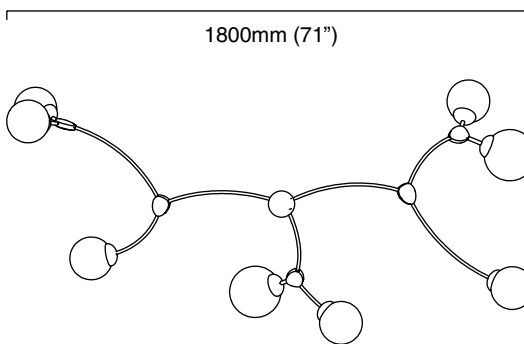

IVY PENDANT 8

finish	bronze with satin brass details bronze drop rod and ceiling box
shade options	- opal glass shades - smoked glass shades
bulbs	240v - 8 x E14 - 25w max 120v - 8 x E14 - 25w max (no bulbs supplied)
weight	12kg (26.5lbs)
suspension	drop rod with ceiling box please specify overall drop
certification	CE compliant

mounting plate dimensions