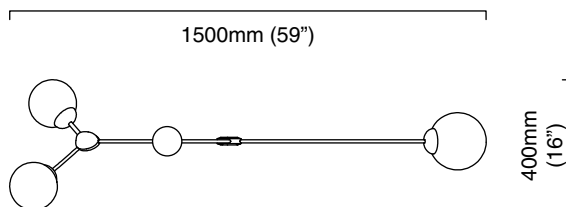

IVY HORIZONTAL 3

finish	bronze with satin brass details bronze drop rod and ceiling box
shade options	- opal glass shades - smoked glass shades
bulbs	240v - 3 x E14 - 25w max 120v - 3 x E14 - 25w max (no bulbs supplied)
weight	5kg (11lbs)
suspension	drop rod with ceiling box please specify overall drop
certification	CE compliant

mounting plate dimensions