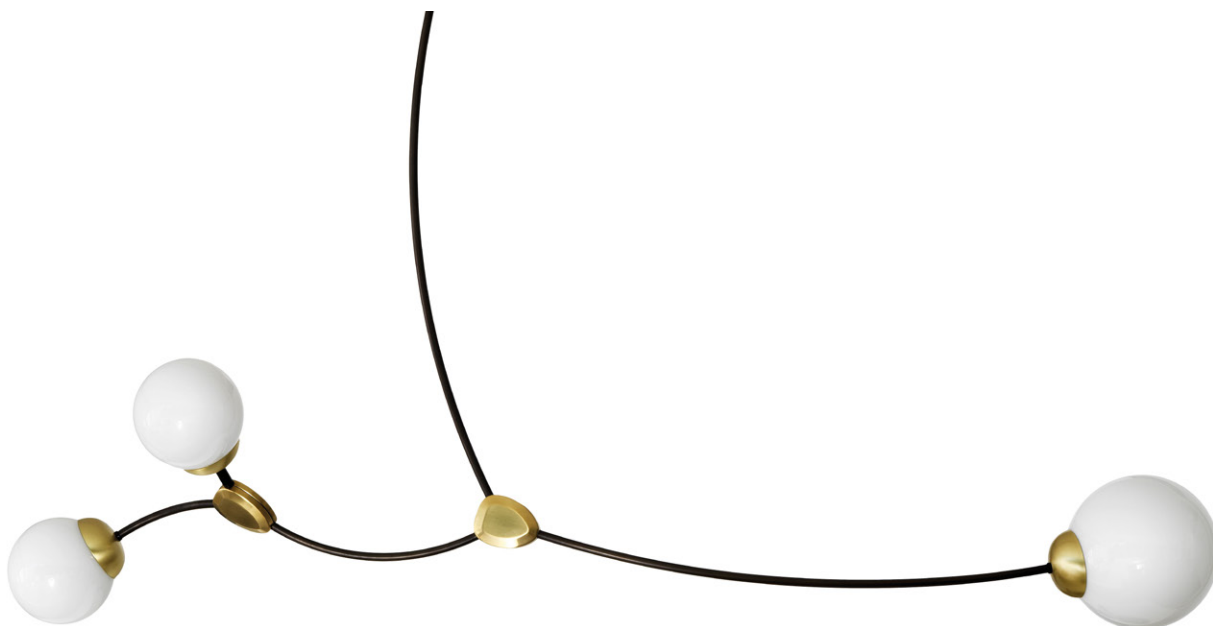

IVY HORIZONTAL 3

finish	bronze with satin brass details bronze drop rod and ceiling box
shade options	- opal glass shades - smoked glass shades
bulbs	240v - 3 x E14 - 25w max 120v - 3 x E14 - 25w max (no bulbs supplied)
weight	5kg (11lbs)
suspension	drop rod with ceiling box please specify overall drop
certification	CE compliant

mounting plate dimensions