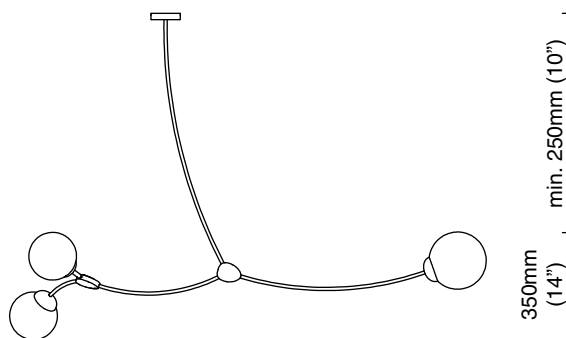

IVY HORIZONTAL 3

finish	bronze with satin brass details bronze drop rod and ceiling box
shade options	- opal glass shades - smoked glass shades
bulbs	240v - 3 x E14 - 25w max 120v - 3 x E14 - 25w max (no bulbs supplied)
weight	5kg (11lbs)
suspension	drop rod with ceiling box please specify overall drop
certification	CE compliant

mounting plate dimensions