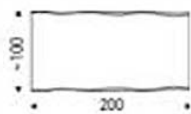

Product description

Table with 15mm extra clear tempered glass base and graphite (OP69) beam. Top in Canaletto walnut (NC), burned oak (RB) or natural oak (RN) with irregular solid wood edges. Available also with Canaletto walnut (NC), burned oak (RB) or natural oak (RN) beam.

Dimension

200x100x75h	8
240x120x75h	10
300x120x75h	12

Recommended products

Ikon Drive