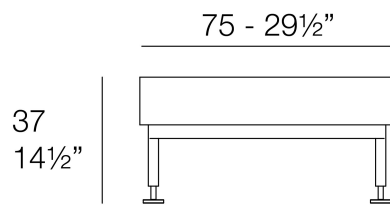

Info

Description

HAMPTONS Puff
HAMPTONS Puff

Finishes

aluminium

ALUMINIUM

Ref. 54808

white