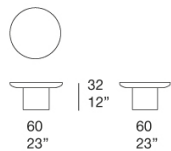

Hat

design : Studio Fabio Fantolino

B214A