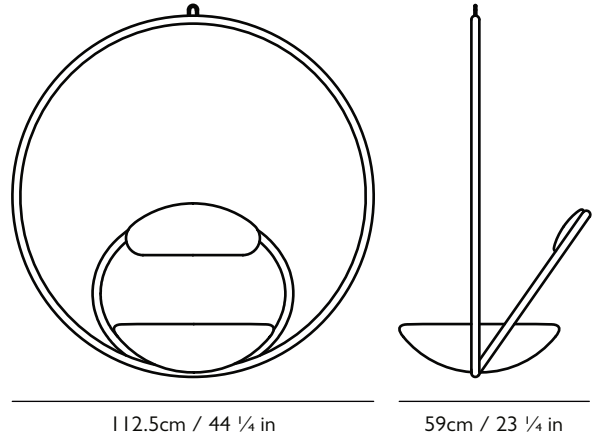

LEE BROOM

HANGING HOOP CHAIR

PRODUCT DETAILS

Name

Hanging Hoop Chair

Product Code

Hanging Hoop Chair Brass	HHC0010
Hanging Hoop Chair Black	HHC0011
Bespoke Seat Fabric	HHC0020
Extra Chain Length (per 1m/3ft)	HHC0030

Materials

Brushed brass plated steel, Kvadrat Divina 3 red fabric
Satin black steel, Kvadrat Divina 3 red fabric

Year of Design

2015

Dimensions

Dia 112.5cm x W 59cm / Dia 44 1/4 in x W 23 1/4 in

Weight

Product (net) 80kg / 176 lb