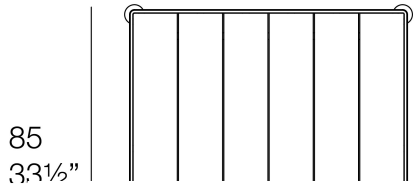

Info

Description