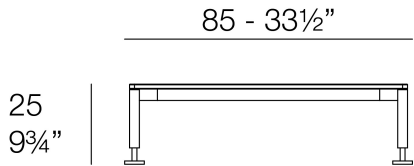

Info

Description