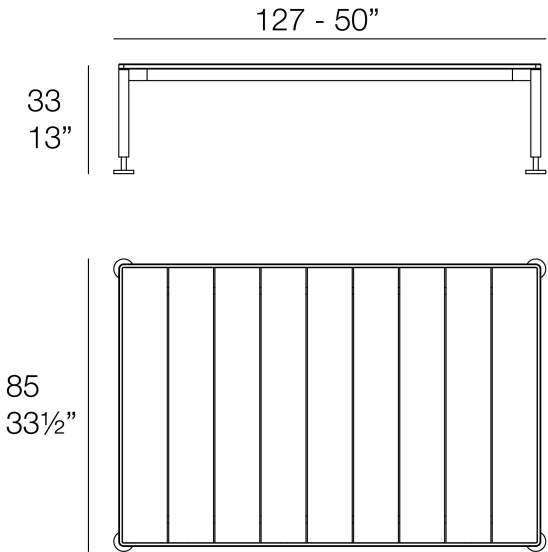

Info

Description

HAMPTONS Mesa Baja 127x85x33
HAMPTONS Low Table 50"x50"x13"

Products / Low Tables / Hamptons Low Tables

Hamptons low tables

by Ramón Esteve

Hamptons, the **new collection of designer outdoor furniture** consists of a set of pieces where a careful selection of fabrics and patterns evoke that “lifestyle” where elegance is perceived in the finest details.

Info

Description

HAMPTONS Mesa Baja 85x85x33
HAMPTONS Low Table 33 1/2"x33 1/2"x13"

Hamptons low tables

by Ramón Esteve

Hamptons, the **new collection of designer outdoor furniture** consists of a set of pieces where a careful selection of fabrics and patterns evoke that “lifestyle” where elegance is perceived in the finest details.