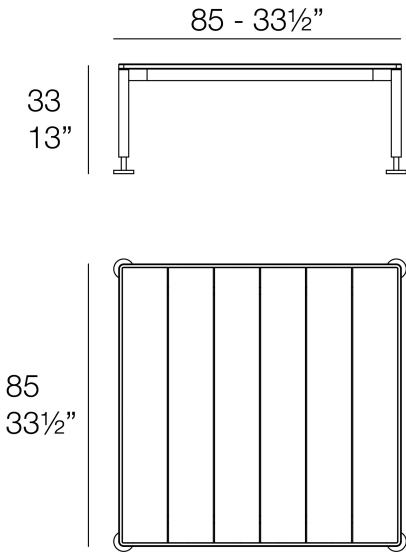

Info

Description

HAMPTONS Mesa Baja 127x85x33
HAMPTONS Low Table 50"x50"x13"

Products / Low Tables / Hamptons Low Tables

Hamptons low tables

by Ramón Esteve

Hamptons, the **new collection of designer outdoor furniture** consists of a set of pieces where a careful selection of fabrics and patterns evoke that “lifestyle” where elegance is perceived in the finest details.

Info

Description

HAMPTONS Mesa Baja 85x85x33
HAMPTONS Low Table 33 1/2"x33 1/2"x13"

Hamptons low tables

by Ramón Esteve

Hamptons, the **new collection of designer outdoor furniture** consists of a set of pieces where a careful selection of fabrics and patterns evoke that “lifestyle” where elegance is perceived in the finest details.