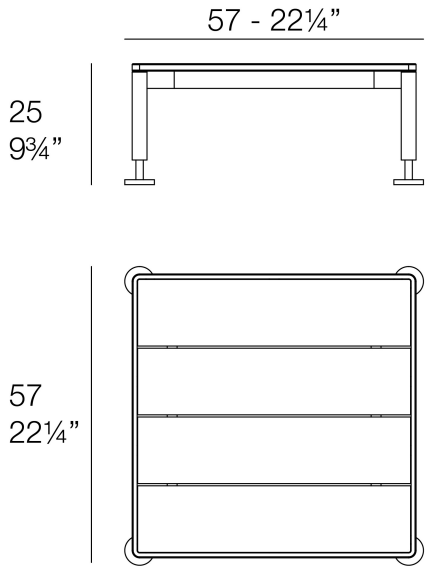

Info

Description

HAMPTONS Mesa Tumbona
HAMPTONS Sun Lounger Table