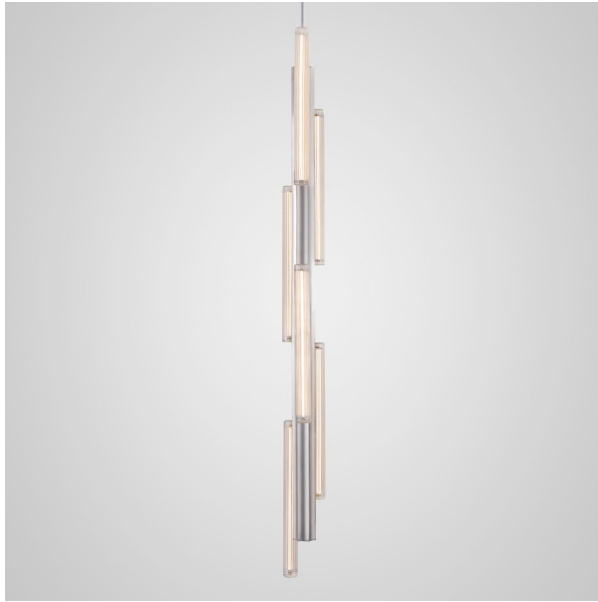

LEE BROOM

HAIL

PRODUCT DETAILS

Name	Year of Design
Hail 6-light Tall	2022

Product Code	110-130V	220-240V
Hail 6-light Tall, brushed silver	HAI0130	HAI0030
Hail 6-light Tall, brushed gold	HAI0131	HAI0031

Materials

Reeded glass and aluminium with brushed silver or brushed gold finish:

Brushed silver

Brushed gold

Illumination

12W / 220-240V or 110-130V / GU18 / 2700k / CRI 95
Supplied with 6x 2W dimmable GU18 LED bulbs

Dimming

Dimmable. 20% - 100% with selected dimmers.

Mains voltage. Trailing edge.

Please contact us for recommended dimmers.

Dimensions

H 108 cm x W 8.4 cm x D 7.7 cm / H 42 1/2 x W 3 1/2 x D 3 in

Weight

Product (net) : 1.8 kg / 4 lb Boxed (gross) : 2.5 kg / 5.5 lb

Suspension

Length : 300 cm / 118 1/8 in
300cm silver or gold fabric cable (adjustable length)

Ceiling Plate / Canopy

H 3 cm x Ø 12 cm / H 1 1/8 in x Ø 4 3/4 in

Certification

110-130V : UL, cULus
220-240V : CE, UKCA, CB