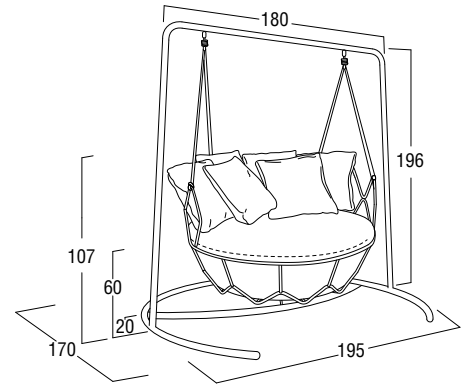

Net weight unit 92,5

Gross weight 117

Units per package 2

Package sizes frame base cm 200x177x27
swing-sofa cm 136x136x75h

Package volume m³ 2,35

Stackable NO

FINISHINGS

UV, marine environment, scratch resistant

ROPES

UV-resistant

FABRICS

Different types of fabrics available in:
Acrylic - Polypropylene - Polyester - PVC
See the collection in the catalog and online.