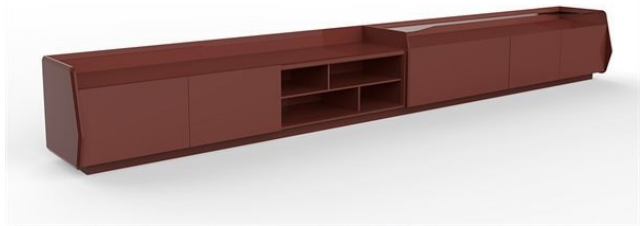

Finishings

Marble

Glass