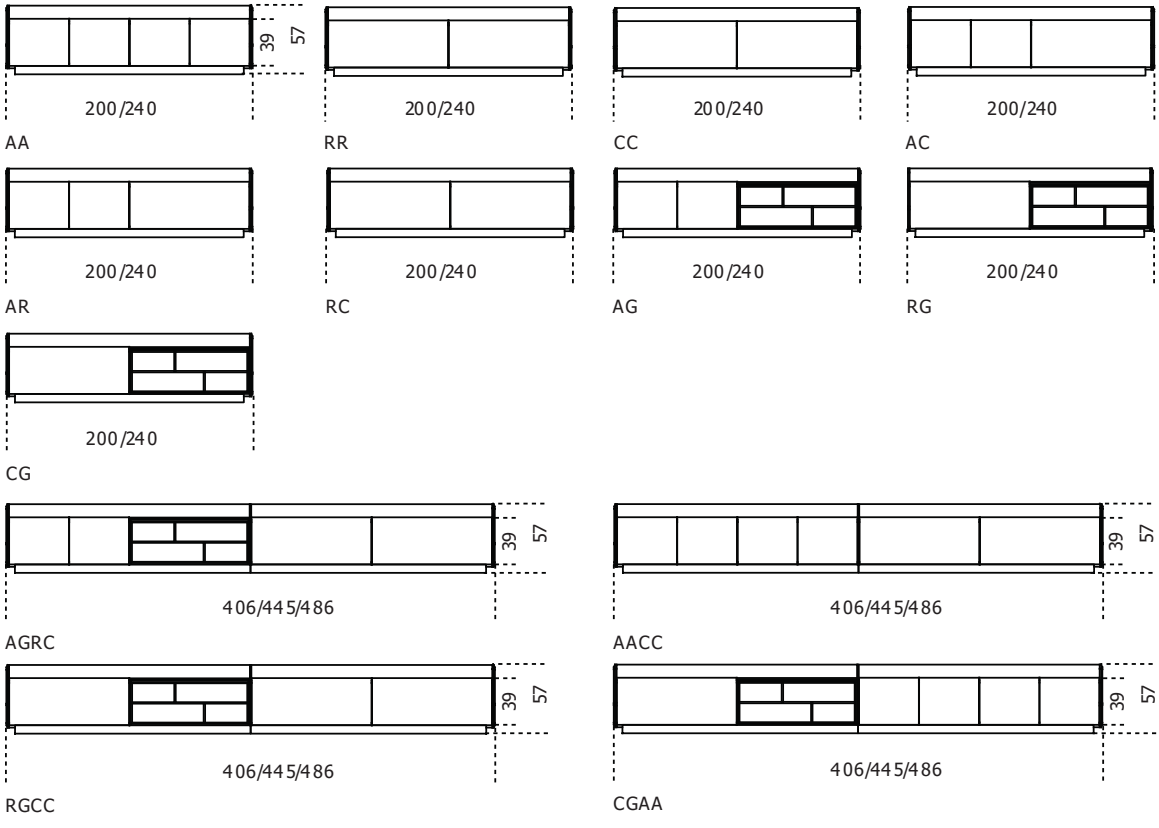

Gastone Low

2023

Sideboard in glossy lacquered wood. Available colours: “Rosso Persia”, “Grigio Londra”, “Nero Giza”, “Bianco Camargue”, “Verde Provenza”, “Blu Pacifico”, “Bordeaux Etruria” or “Rosa Jaipur”. Floor base support on adjustable base. Internal part in “grape must” colour (NCS S 5020-R10B). Top in the same finish as the sideboard. Available, on request, natural brushed Travertino Romano (not treated with resin) or brushed Ceppo di Gré® top. Upon request 8mm extralight tempered shaped upper shelf. The module with doors can be supplied with an extralight glass internal shelf and the module with big drawer can be supplied with an internal drawer. Available in standard compositions.

Cm (L x W x H)

205 x 55 x 57

245 x 55 x 57

406 x 55 x 57

446 x 55 x 57

486 x 55 x 57

Ripiano interno / Internal shelf

100

120

Top in marmo / Marble top

200

240

Finishings

Marble

Ceppo di Gré

Travertino romano