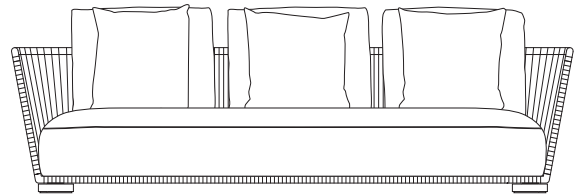

Grand Bitta,
3 Seater sofa
by Rodolfo Dordoni

CASA
DESIGN
GROUP

3 Seater sofa

Designer
Rodolfo Dordoni

Collection
Grand Bitta

Reference
KS7003200

1/4

Grand Bitta is characterized by a combination of aluminum and teak legs, seats of braided polyester and comfortable cushions, with teak or stone table tops - all while using all waterproof materials.

cm/inch

63/24,8
26/10,2
6/2,3

cm/inch

89/35,03

150/98,4

3 Seater sofa

Designer
Rodolfo Dordoni

Collection
Grand Bitta