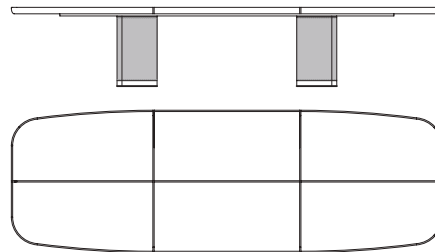

70000
Tavolo rettangolare in acero gambe in cuoio, inserti palissandro
Rectangular table in maple saddle leather legs, rosewood inserts
cm 300 x 132 x h 73
in 118 1/8 x 52 x h 28 3/4

70014
Tavolo rettangolare in acero gambe in cuoio, inserti marmo
Rectangular table in maple saddle leather legs, marble inserts
cm 300 x 132 x h 73
in 118 1/8 x 52 x h 28 3/4

70020
Tavolo rettangolare in acero gambe in cuoio, inserti cuoio
Rectangular table in maple saddle leather legs, saddle leather inserts
cm 300 x 132 x h 73
in 118 1/8 x 52 x h 28 3/4

70001
Tavolo rettangolare in acero gambe in cuoio, inserti palissandro
Rectangular table in maple saddle leather legs, rosewood inserts
cm 400 x 132 x h 73
in 157 1/2 x 52 x h 28 3/4