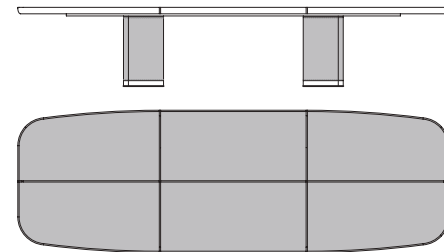

70021
Tavolo rettangolare in acero gambe in cuoio, inserti cuoio
Rectangular table in maple saddle leather legs, saddle leather inserts
cm 400 x 132 x h 73
in 157 1/2 x 52 x h 28 3/4

>