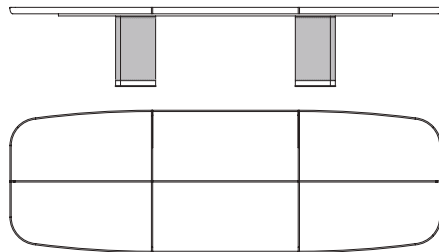

70001
Tavolo rettangolare in acero gambe in cuoio, inserti palissandro
Rectangular table in maple saddle leather legs, rosewood inserts
cm 400 x 132 x h 73
in 157 1/2 x 52 x h 28 3/4