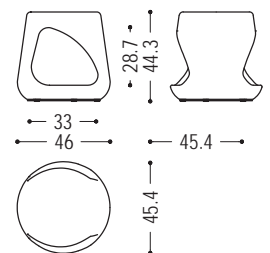

Stool in solid wood of scented cedar made from a single block, is characterized by its "soft" and curvilinear shape. Its particular shape with an open space under the seat is useful for storing objects, books, etc. Thanks to its features, it can also be used as a small table or as a night table.

CODE	SIZE	A7	A9
GEPPO	W.46 x D.45,4 x H.44,3	■	■

**AVAILABLE FINISHES:**

**A7:** cedar

**A9:** cedar contract finish, vulcano cedar

WOOD

A7

cedarwood

A9