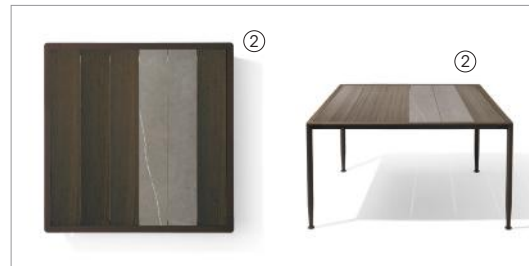

1 Gea 87003 + 87025 (4) + 87027 (2)