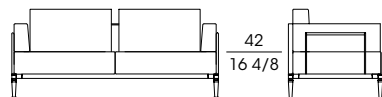

SF **87050**
Divano
Sofa
cm 185 x 82 x h 80
in 72 7/8 x 32 1/4 x h 31 1/2

SF **87051**
Divano con doga destra
Sofa with right slat
cm 211 x 82 x h 80
in 83 x 32 1/4 x h 31 1/2

SF **87052**
Divano con doga sinistra
Sofa with left slat
cm 211 x 82 x h 80
in 83 x 32 1/4 x h 31 1/2

SF **87053**
Cuscino schienale, profilo in ecopelle
Backrest cushion, piping in eco-leather
cm 73 x 16 x h 38
in 28 3/4 x 6 3/8 x h 15

SF **87054**
Divano con braccioli
Sofa with armrests
cm 185 x 82 x h 80
in 72 7/8 x 32 1/4 x h 31 1/2