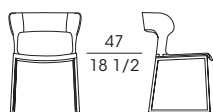

## 87040

Sedia in acciaio e betulla  
*Chair in steel and birch wood*  
cm 57 x 56 x h 78  
in 22 1/2 x 22 x h 30 3/4

1 Gea 87040 fin.3A