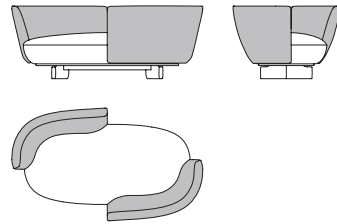

52563

Divanetto rivestimento tessuto o pelle (seduta/schienale anche 2 varianti di tessuto)
Small sofa fabric or leather upholstery (seat/back also in 2 different fabrics)
cm 180 x 91 x h 65
in 70 7/8 x 35 7/8 x h 25 1/2

52565

Dormeuse sinistra schienale in pelle, seduta tessuto o pelle
Left dormeuse leather backrest, seat in fabric or leather
cm 168 x 91 x h 65
in 66 1/8 x 35 7/8 x h 25 1/2

52566

Dormeuse destra schienale in pelle, seduta tessuto o pelle
Right dormeuse leather backrest, seat in fabric or leather
cm 168 x 91 x h 65
in 66 1/8 x 35 7/8 x h 25 1/2

52567
 Dormeuse vis-à-vis schienale in pelle,
 seduta tessuto o pelle
Vis-à-vis dormeuse leather backrest,
seat in fabric or leather
 cm 181 x 76 x h 68
 in 71 1/4 x 30 x h 26 3/4

52580
 Dormeuse vis-à-vis schienale in pelle,
 seduta tessuto o pelle
Vis-à-vis dormeuse leather backrest,
seat in fabric or leather
 cm 178 x 107 x h 65
 in 70 x 42 1/8 x 25 5/8

52569
 Day bed schienale in pelle,
 seduta tessuto o pelle
Day bed leather backrest,
seat in fabric or leather
 cm 172 x 76 x h 68
 in 67 3/4 x 30 x h 26 3/4

52568
 Divanetto schienale in pelle,
 seduta tessuto o pelle
Small sofa, leather backrest,
seat in fabric or leather
 cm 180 x 91 x h 65
 in 70 7/8 x 35 7/8 x h 25 1/2