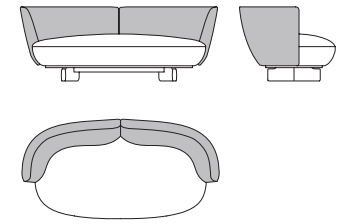

52563

Divanetto rivestimento tessuto o pelle (seduta/schienale anche 2 varianti di tessuto)
Small sofa fabric or leather upholstery (seat/back also in 2 different fabrics)
cm 180 x 91 x h 65
in 70 7/8 x 35 7/8 x h 25 1/2

52565

Dormeuse sinistra schienale in pelle, seduta tessuto o pelle
Left dormeuse leather backrest, seat in fabric or leather
cm 168 x 91 x h 65
in 66 1/8 x 35 7/8 x h 25 1/2

52566

Dormeuse destra schienale in pelle, seduta tessuto o pelle
Right dormeuse leather backrest, seat in fabric or leather
cm 168 x 91 x h 65
in 66 1/8 x 35 7/8 x h 25 1/2

52567
 Dormeuse vis-à-vis schienale in pelle,
 seduta tessuto o pelle
Vis-à-vis dormeuse leather backrest,
seat in fabric or leather
 cm 181 x 76 x h 68
 in 71 1/4 x 30 x h 26 3/4

52580
 Dormeuse vis-à-vis schienale in pelle,
 seduta tessuto o pelle
Vis-à-vis dormeuse leather backrest,
seat in fabric or leather
 cm 178 x 107 x h 65
 in 70 x 42 1/8 x 25 5/8

52569
 Day bed schienale in pelle,
 seduta tessuto o pelle
Day bed leather backrest,
seat in fabric or leather
 cm 172 x 76 x h 68
 in 67 3/4 x 30 x h 26 3/4

52568
 Divanetto schienale in pelle,
 seduta tessuto o pelle
Small sofa, leather backrest,
seat in fabric or leather
 cm 180 x 91 x h 65
 in 70 7/8 x 35 7/8 x h 25 1/2