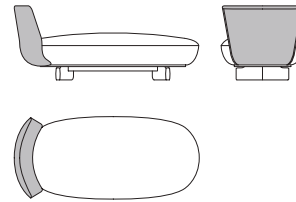

52563

Divanetto rivestimento tessuto o pelle (seduta/schienale anche 2 varianti di tessuto)
Small sofa fabric or leather upholstery (seat/back also in 2 different fabrics)
cm 180 x 91 x h 65
in 70 7/8 x 35 7/8 x h 25 1/2

52565

Dormeuse sinistra schienale in pelle, seduta tessuto o pelle
Left dormeuse leather backrest, seat in fabric or leather
cm 168 x 91 x h 65
in 66 1/8 x 35 7/8 x h 25 1/2

52566

Dormeuse destra schienale in pelle, seduta tessuto o pelle
Right dormeuse leather backrest, seat in fabric or leather
cm 168 x 91 x h 65
in 66 1/8 x 35 7/8 x h 25 1/2

52567
 Dormeuse vis-à-vis schienale in pelle,
 seduta tessuto o pelle
Vis-à-vis dormeuse leather backrest,
seat in fabric or leather
 cm 181 x 76 x h 68
 in 71 1/4 x 30 x h 26 3/4

52580
 Dormeuse vis-à-vis schienale in pelle,
 seduta tessuto o pelle
Vis-à-vis dormeuse leather backrest,
seat in fabric or leather
 cm 178 x 107 x h 65
 in 70 x 42 1/8 x 25 5/8

52569
 Day bed schienale in pelle,
 seduta tessuto o pelle
Day bed leather backrest,
seat in fabric or leather
 cm 172 x 76 x h 68
 in 67 3/4 x 30 x h 26 3/4

52568
 Divanetto schienale in pelle,
 seduta tessuto o pelle
Small sofa, leather backrest,
seat in fabric or leather
 cm 180 x 91 x h 65
 in 70 7/8 x 35 7/8 x h 25 1/2