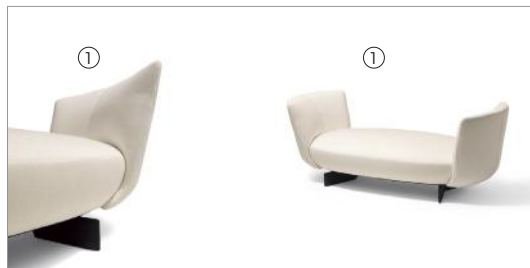

1 Galet 52562 penny 6704 fin.93