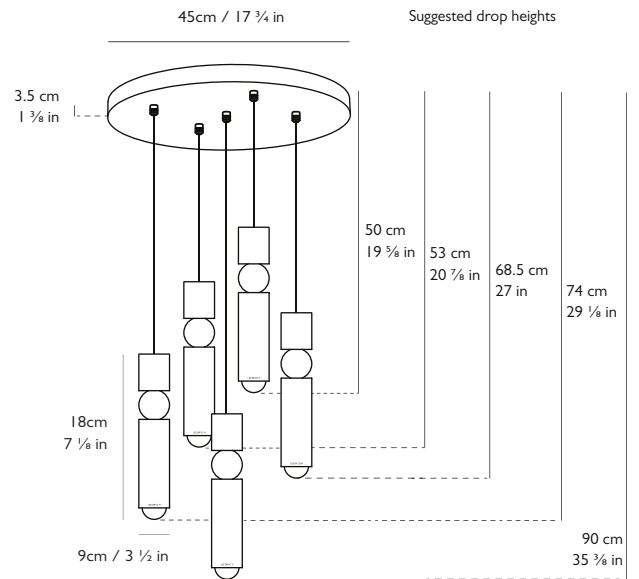

LEE BROOM

FULCRUM CHANDELIER 5 PIECE

PRODUCT DETAILS

Name

Fulcrum Chandelier 5 Piece

Finish & Product Code	110-130v	220-240v
Polished Gold	FUL0163	FUL0063
Polished Chrome	FUL0162	FUL0062
Matte Black	FUL0164	FUL0064

Materials

Steel, glass

Illumination 110-130v

25w, 2700k, 910 lumen

Bulb: E26, 5w LED, 350 lumens, 25k hrs (5x supplied)

Illumination 220-240v

31w, 2700k, 1250 lumen

Bulb: E27, 6.2w LED, 470 lumen, 25k hrs (5x supplied)

Dimming

Dimmable. Mains voltage. TRIAC / Leading edge

Certification

UL, cUL (110-130v)

CE, CB (220-240v)

Year of Design

2015

Dimensions

5 x H 31cm x Dia 6cm / H 12 1/4 in x Dia 2 3/8 in

Suspension

Length: 5 x 300cm / 118 1/8 in

Adjustable cord

Matching fabric outer

Ceiling Plate / Canopy

H 3.5cm x Dia 45cm / H 1 3/8 in x Dia 17 3/4 in

Round steel in matching finish

Weight

Product (net) 10kg / 22 lb / Boxed (gross) 10.5kg / 23.1 lb