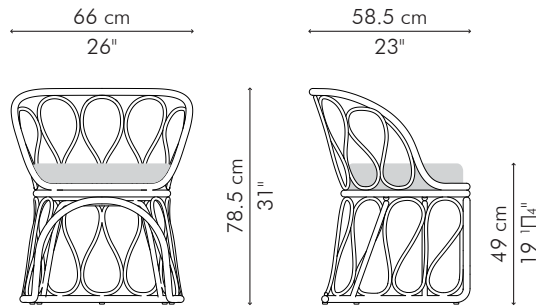

# FORMA

**KENETHCOBONPUE**

SIDE CHAIR  
DINING TABLE

designed by Federica Capitani

🏠 rattan

🏠 fiberglass, steel

## SIDE CHAIR

### INDOOR

 4 kg / 9 lbs

 6 kg / 13 lbs

 0.35 m<sup>3</sup>

INDOOR rattan  
CSFM-N-2630-UF

 Sunbrella Action Linen

## DINING TABLE

INDOOR

 35 kg / 77 lbs

 39 kg / 86 lbs

 0.67 m<sup>3</sup>

INDOOR fiberglass, steel

Brown

TDFM-B-3529