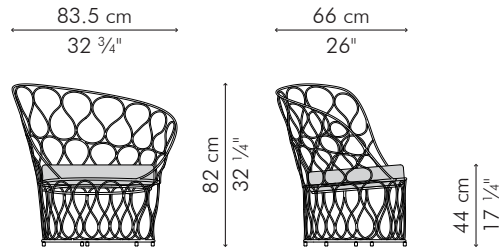

## EASY ARMCHAIR, petite left

### OUTDOOR

	16.5 kg / 36 lbs
	27 kg / 60 lbs
	0.49 m³
	SEAT 2 m / 2.20 yds
	PILLOWS 1 pc 51 x 51 cm / 20" x 20"
	0.60 m / 0.65 yds