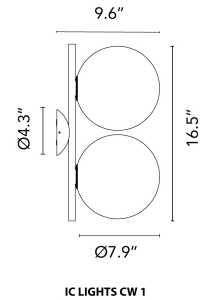

IC Lights C/W1 Double, Chrome - Specification Sheet by Michael Anastassiades, 2020

Mounting	Ceiling and Wall
Lamp (Bulb) Description	2 x 60W G9 Frosted Halogen (Included)
Environment	Indoor - Dry Location
Dimming	Phase-cut Dimming / Triac Type
Finish	Chrome
Technical and Product Description	The latest addition to the IC Lights Collection: New IC Lights Ceiling/Wall Double comes with two light sources providing a soft diffused light. IC Lights Ceiling/Wall Double can be mounted on any wall or ceiling. Frame available in brushed brass, black, and chrome, red burgundy steel. Blown glass opal diffuser. Available in two sizes.

Electrical

Voltage	120
Switching	NA
IP Rating	IP20

Physical

Construction Material	Steel, blown glass
Weight	5.95 lbs

FU315757 Chrome

Dimensional Image

Certifications

Lamping (Bulb)