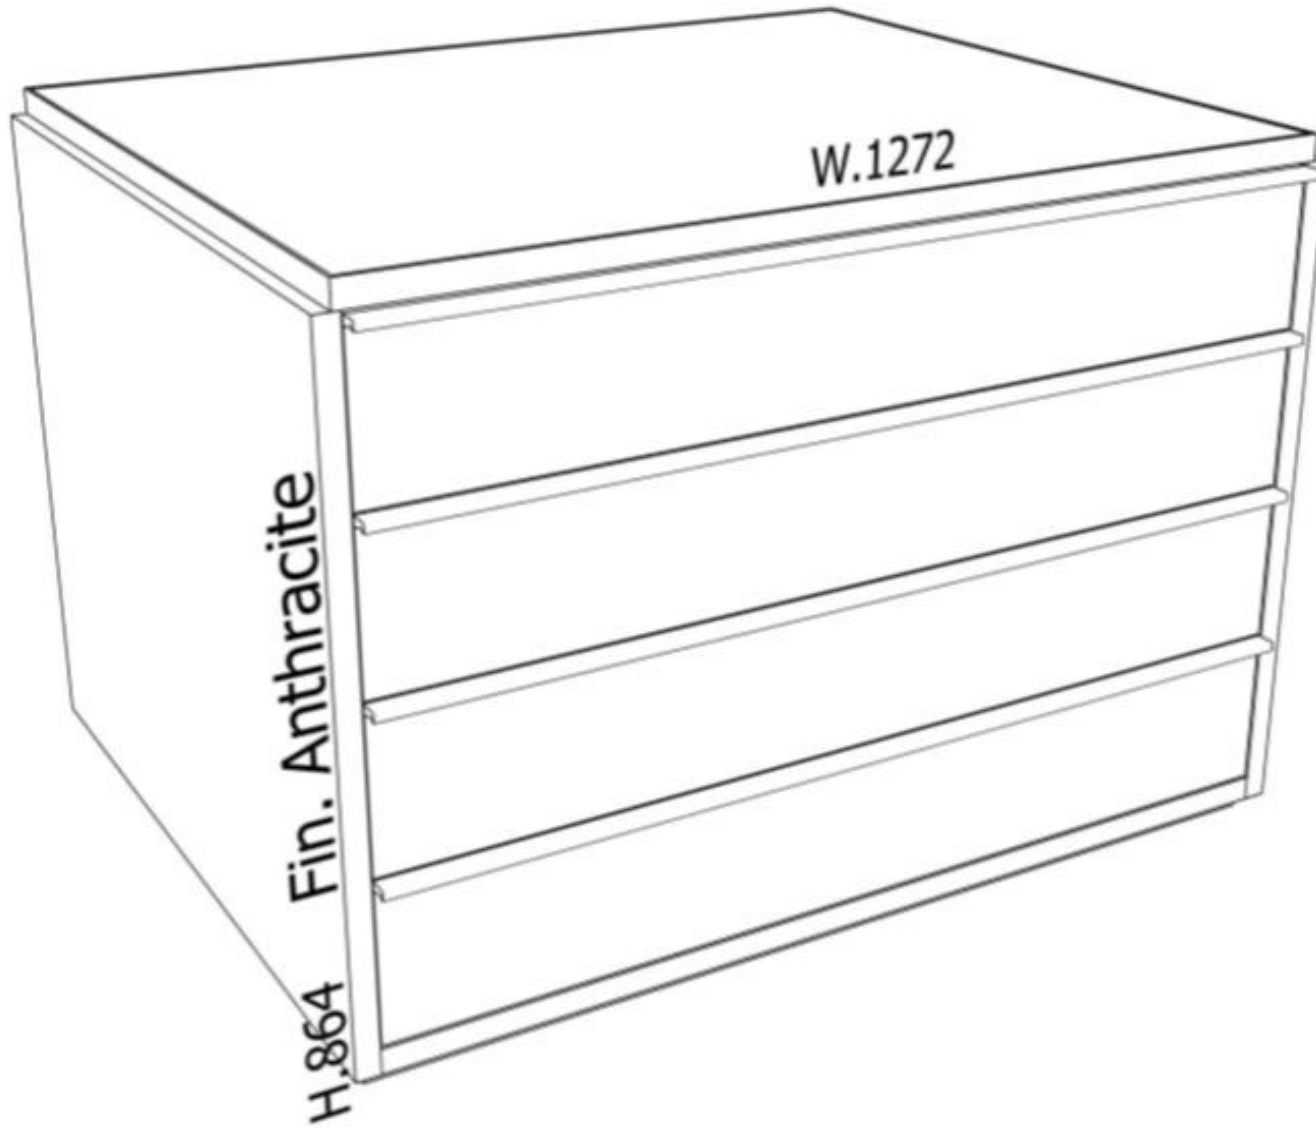

CASA DESIGN