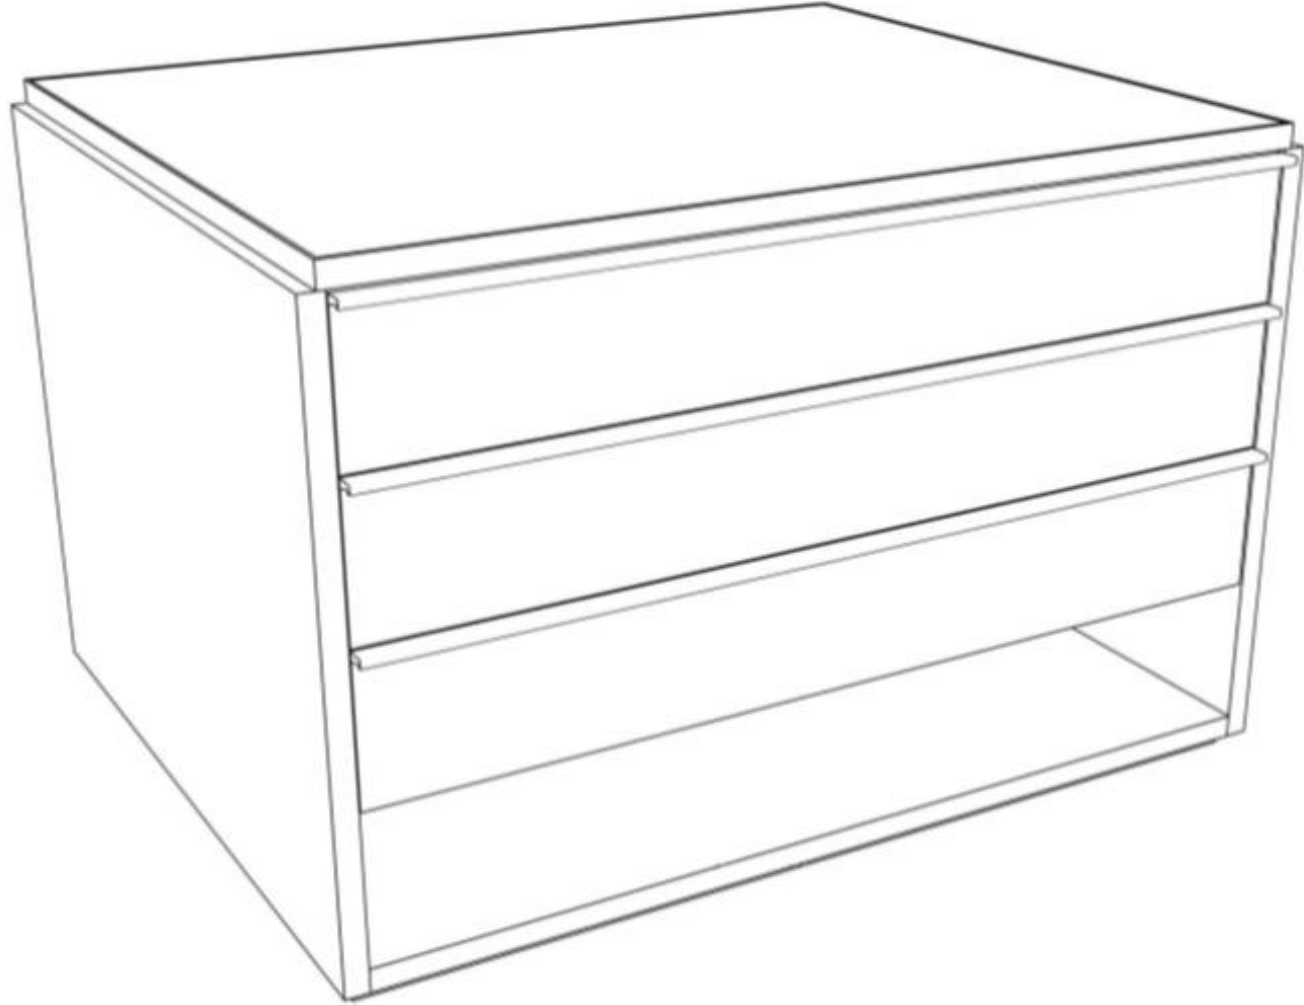

CASA DESIGN

CASA DESIGN GROUP | 460 Harrison Avenue, Boston MA 02118 | T. + 1.888.246.6451 | casadesigngroup.com