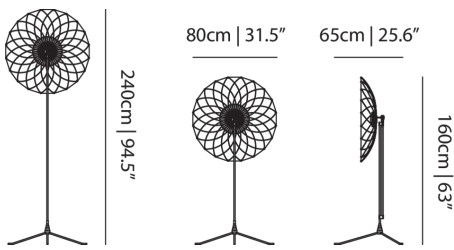

Colours

White with metal

Filigree Floor Lamp / Filigree

Dimensions

Product

WIDTH 80cm | 31.5"
HEIGHT 240cm | 94.5"
DEPTH 65cm | 25.6"
WEIGHT NETTO 17kg | 37.48lbs

Packaging

WIDTH 87cm | 34.3"
HEIGHT 172cm | 67.7"
CUBAGE 1.03m³ | 36.46ft³
LENGTH 69cm | 27.2"
WEIGHT 19kg | 41.89lbs

300cm | 118.1"

COLOUR TEMPERATURE

2700 K

LIGHT OUTPUT

3346 lm

See last page for more information about the dimming possibilities.

Technical cULus

MATERIAL