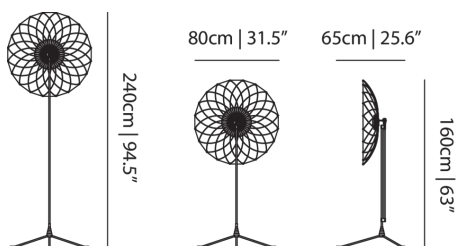

Colours

White with metal

Filigree Floor Lamp / Filigree

Dimensions

Product

WIDTH 80cm | 31.5"

HEIGHT 240cm | 94.5"

DEPTH 65cm | 25.6"

WEIGHT NETTO 17kg | 37.48lbs

Packaging

WIDTH 87cm | 34.3"

HEIGHT 172cm | 67.7"

CUBAGE 1.03m³ | 36.46ft³

LENGTH 69cm | 27.2"

WEIGHT 19kg | 41.89lbs

Technical CE