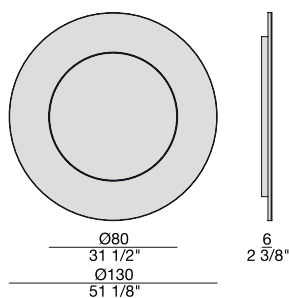

FOUR SEASON GLASS

Opera Design

2007

FOUR SEASON GLASS

Opera Design

2007

Specchio tondo da parete. Round wall mirror. Runder Wand Spiegel. Miror rond au mur. Espejo redondo de pared.

FOUR SEASON GLASS