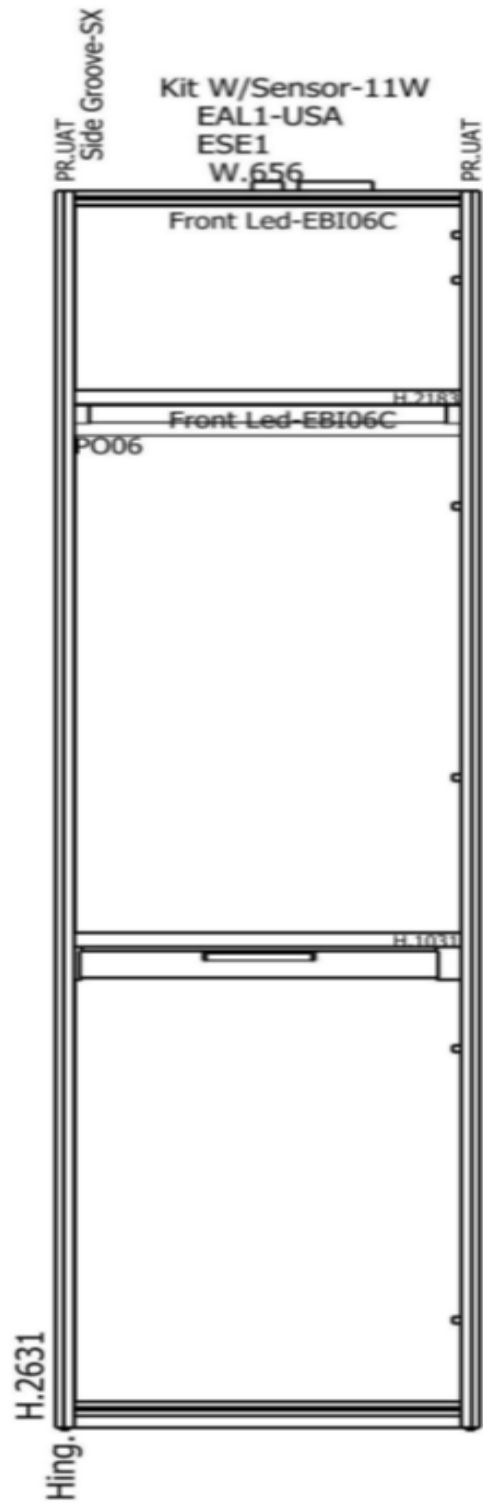

*Handle Type:* STANDARD

*Metal Finish:* PEWTER

*Dimensions:* L. 686 H. 2631 D. 623

CASA DESIGN

# CASA DESIGN

686

A horizontal dimension line with arrows at both ends, indicating a width of 686 units.