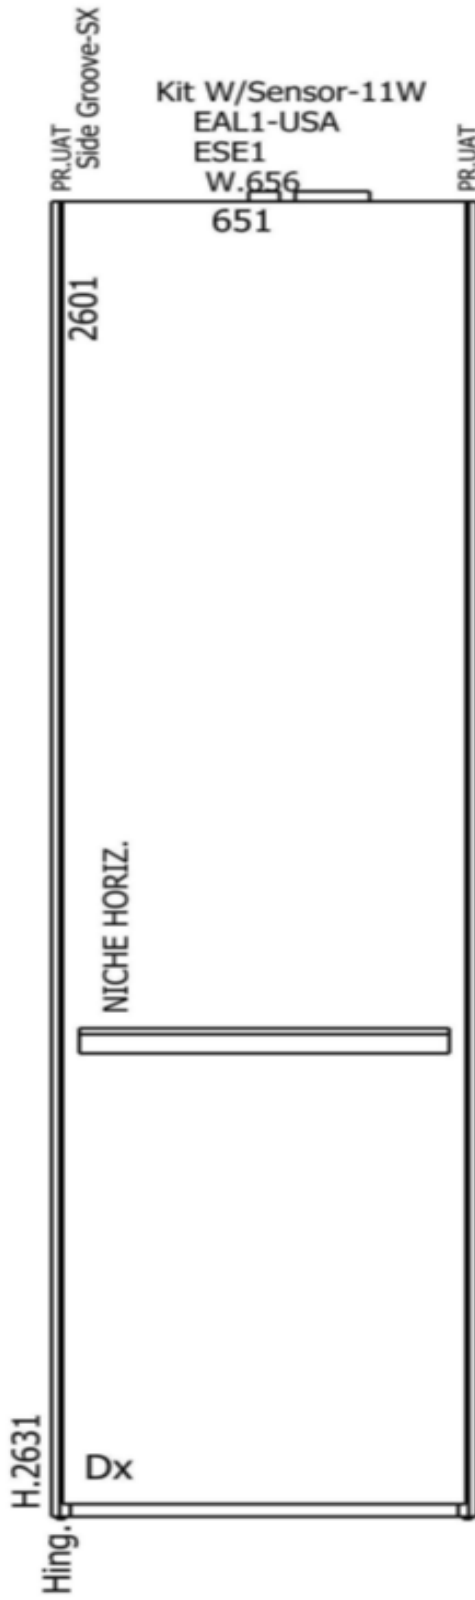

Molteni & C

**FLOOR SAMPLE GLISS MASTER CLOSET – RIGHT**

VINCENT VAN DUYSSEN

*Door Type:* NICHE HORIZONTAL/LEFT HINGED + RIGHT HINGED

*Interior Finish:* TATAMI GREY

*Exterior Finish:* GLOSSY ANTHRACITE

*Door Finish:* GLOSSY ANTHRACITE

*Handle Type:* STANDARD

*Metal Finish:* PEWTER

*Dimensions:* L. 686 H. 2631 D. 623

CASA DESIGN

# CASA DESIGN

686

A horizontal dimension line with arrows at both ends, indicating a width of 686 units.