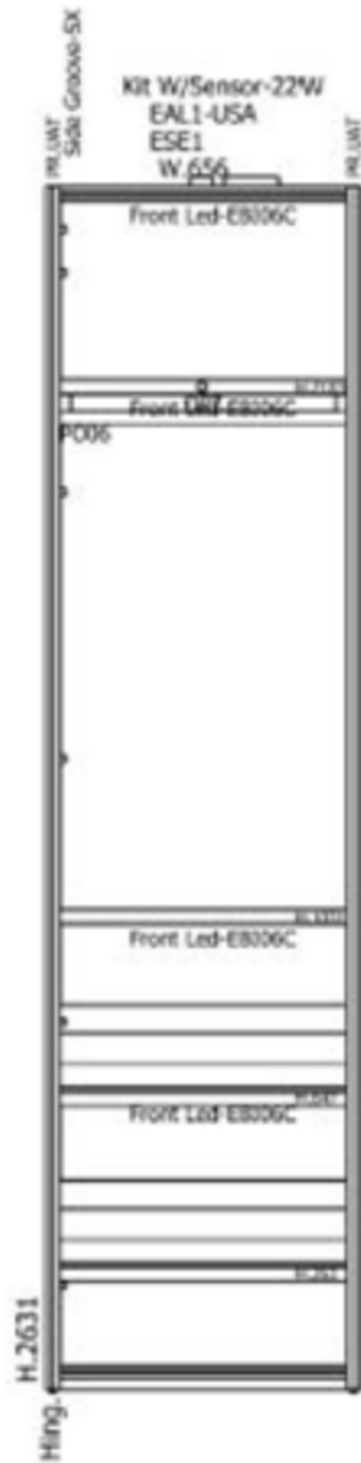

Molteni & C

FLOOR SAMPLE GLISS MASTER CLOSET – LEFT

VINCENT VAN DUYSSEN

Door Type: NICHE HORIZONTAL/LEFT HINGED + RIGHT HINGED

Interior Finish: TATAMI GREY

Exterior Finish: GLOSSY ANTHRACITE

Door Finish: GLOSSY ANTHRACITE

Handle Type: STANDARD

Metal Finish: PEWTER

Dimensions: L. 686 H. 2631 D. 623

CASA DESIGN

CASA DESIGN

CASA DESIGN

686

CASA DESIGN