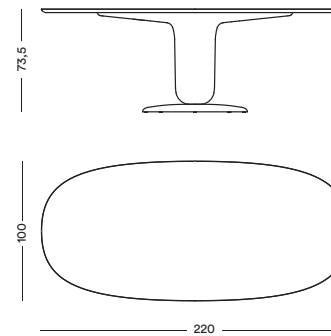

Explorer n°5 220