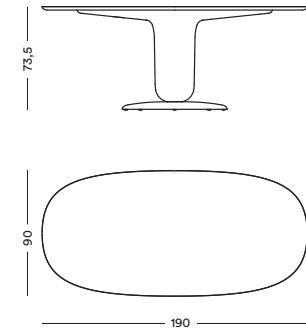

Explorer n°5 190