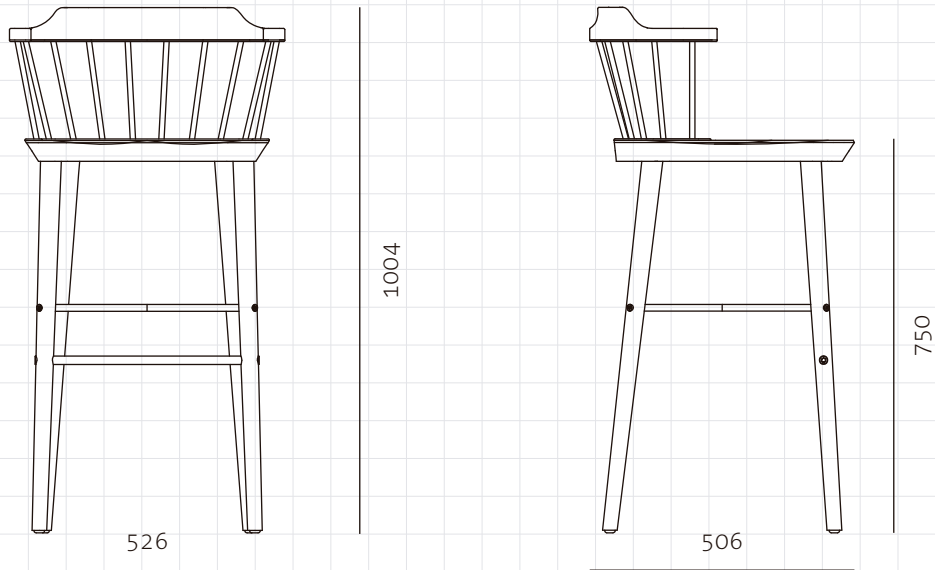

Exchange Bar Chair SH750

CODE

EX-S311-750

DIMENSIONS

W526 x D506 x H1004mm

NET WEIGHT

Seating height: 750mm

ENVIRONMENT

8 kg

MATERIALS

Indoor

Solid wood frame, Blackened stainless steel

\*Please refer to website or contact your local representative for complete material swatches.

SHIPPING

**Package** Assembled

**Package Qty** 1 pcs/box

<b>Packaging</b>	<b>Measurement (mm)</b>	<b>Volume (cbm)</b>	<b>Gross Weight (kg)</b>
------------------	-------------------------	---------------------	--------------------------

<b>FCL</b>	W591 x D571 x H1089	0.37	15.0
------------	---------------------	------	------

<b>LCL/AIR</b>	W611 x D591 x H1184	0.43	20.0
----------------	---------------------	------	------