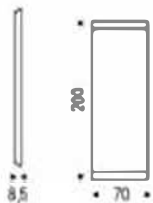

#### Product description

Wall mirror with frame in solid Canaletto walnut (NC) and graphite (GFM69) or black (GFM73) embossed lacquered steel. Mirror is equipped with plates for both horizontal and vertical installation.

Dimension  
70x200x8.5

CASA  
DESIGN  
GROUP

living  
outdoor  
contract