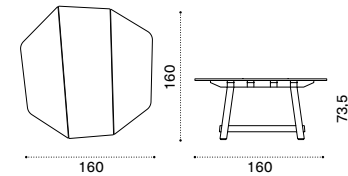

Octagonal dining table 160x160 ^{NEW}

→ 160 → 8

RATPQM1T1SPSR	Brushed teak + smeraldo
RATPQM1T1SMS	Brushed teak + statuary marble
RATPQM1T5PSR	Pickled teak + smeraldo
RATPQM1T5MS	Pickled teak + statuary marble
COVER610	Rain cover 161 x 161 h75