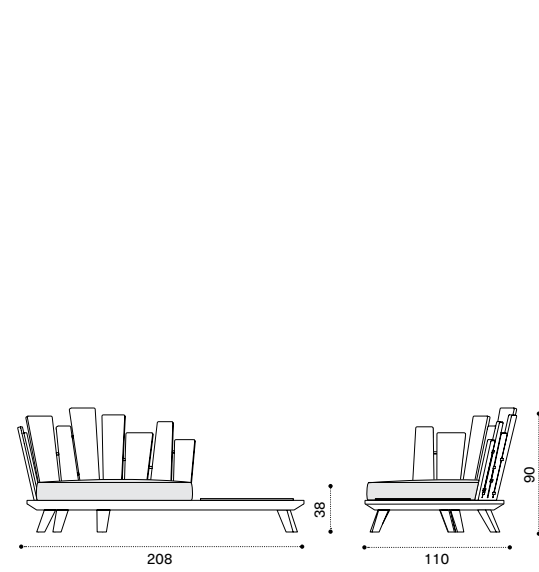

Rafael

Paola Navone
Collection composed of:
loung armchair / daybed / lounge armchair
with integrated coffee table / coffee table
/ sunbed / dining table / dining armchair.

Lounge armchair right with integrated coffee table

kg → 68,5

Item	Description
RAD2T1STSPSR	Brushed teak + smeraldo
RAD2T1STSMS	Brushed teak + statuary marble
RAD2T5TSPSR	Pickled teak + smeraldo
RAD2T5TSMSS	Pickled teak + statuary marble
RACUD2TSPP1	Seat cushion, chartreuse
RACUD2TSPP2	Seat cushion, ardoise
RACUD2TSPP3	Seat cushion, laguna
RACUD2TSP25	Seat cushion, hydro white
RACUD2TSP24	Seat cushion, hydro grey
RACUD2TSA109	Seat cushion, checks black and white
RACUD2TSA58	Seat cushion, checks breeze
RACUD2TSA62	Seat cushion, checks oliver blue
RACUD2TSA59	Seat cushion, checks oliver green
RACUD2TSA57	Seat cushion, checks wild berry
RACUD2TSAV9	Seat cushion, velvet smoke
RACUD2TSAV25	Seat cushion, velvet arancio
COVER510	Rain cover 211 x 103 h92