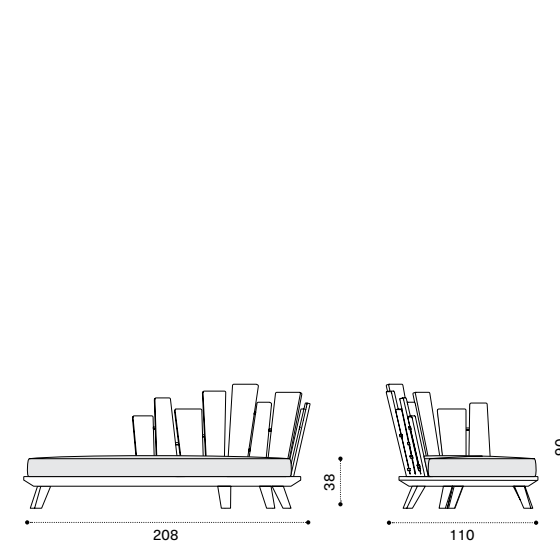

Daybed left

kg → 60,5

Item	Description
RADDT1S	Brushed teak
RADDT5	Pickled teak
RACUDDPP1	Seat cushion, chartreuse
RACUDDPP2	Seat cushion, ardoise
RACUDDPP3	Seat cushion, laguna
RACUDDP25	Seat cushion, hydro white
RACUDDP24	Seat cushion, hydro grey
RACUDDA109	Seat cushion, checks black and white
RACUDDA58	Seat cushion, checks breeze
RACUDDA62	Seat cushion, checks oliver blue
RACUDDA59	Seat cushion, checks oliver green
RACUDDA57	Seat cushion, checks wild berry
RACUDDAV9	Seat cushion, velvet smoke
RACUDDAV25	Seat cushion, velvet arancio
COVER509	Rain cover 211 x 103 h92