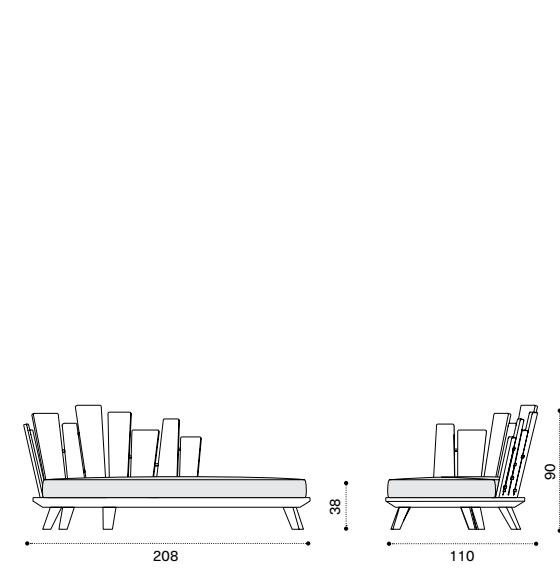

Daybed right

kg → 60,5

Item	Description
RADST1S	Brushed teak
RADST5	Pickled teak
RACUDSPP1	Seat cushion, chartreuse
RACUDSPP2	Seat cushion, ardoise
RACUDSPP3	Seat cushion, laguna
RACUDSP25	Seat cushion, hydro white
RACUDSP24	Seat cushion, hydro grey
RACUDSA109	Seat cushion, checks black and white
RACUDSA58	Seat cushion, checks breeze
RACUDSA62	Seat cushion, checks oliver blue
RACUDSA59	Seat cushion, checks oliver green
RACUDSA57	Seat cushion, checks wild berry
RACUDSAV9	Seat cushion, velvet smoke
RACUDSAV25	Seat cushion, velvet arancio
COVER510	Rain cover 211 x 103 h92