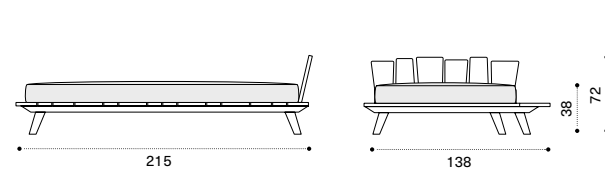

Sunbed

→ 40

RALET1S	Brushed teak
RALET5	Pickled teak
RACULEPP2	Mattress, ardoise
RACULEPP3	Mattress, laguna
RACULEP11	Mattress, caraibe rose
RACULEP12	Mattress, gris sauge
RACULEP25	Mattress, hydro white
RACULEP24	Mattress, hydro grey
COVER508	Rain cover 217 x 140 h42