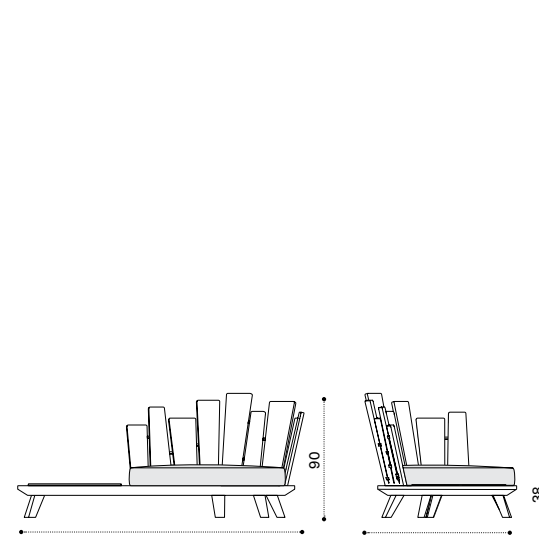

Lounge armchair left with integrated coffee table

kg → 68,5

RAD2T1STDPSR	Brushed teak + smeraldo
RAD2T1STDMS	Brushed teak + statuary marble
RAD2T5TDPSR	Pickled teak + smeraldo
RAD2T5TDMS	Pickled teak + statuary marble
RACUD2TDPP1	Seat cushion, chartreuse
RACUD2TDPP2	Seat cushion, ardoise
RACUD2TDPP3	Seat cushion, laguna
RACUD2TDP25	Seat cushion, hydro white
RACUD2TDP24	Seat cushion, hydro grey
RACUD2TDA109	Seat cushion, checks black and white
RACUD2TDA58	Seat cushion, checks breeze
RACUD2TDA62	Seat cushion, checks oliver blue
RACUD2TDA59	Seat cushion, checks oliver green
RACUD2TDA57	Seat cushion, checks wild berry
RACUD2TDAV9	Seat cushion, velvet smoke
RACUD2TDAV25	Seat cushion, velvet arancio
COVER509	Rain cover 211 x 103 h92