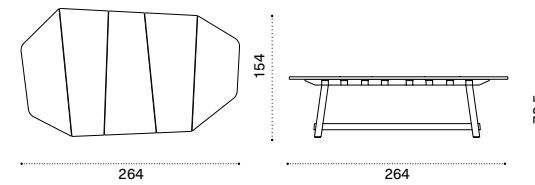

Dining table 264x154 ^{NEW}

→ 255 → 10

RATPRM1T1SPSR	Brushed teak + smeraldo
RATPRM1T1SMS	Brushed teak + statuary marble
RATPRM1T5PSR	Pickled teak + smeraldo
RATPRM1T5MS	Pickled teak + statuary marble
COVER611	Rain cover 265 x 156 h75