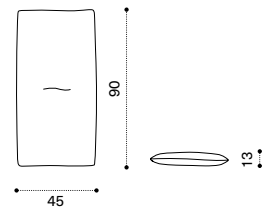

Sunbed back cushion 90x45 cm

→ 1,5

RACULESCPP2	Back cushion, ardoise
RACULESCPP3	Back cushion, laguna
RACULESCP11	Back cushion, caraibe rose
RACULESCP12	Back cushion, gris sauge
RACULESCP25	Back cushion, hydro white
RACULESCP24	Back cushion, hydro grey
RACULESCP60	Back cushion, hydro acqua

Sunbed roller cushion 90x Ø 17

→ 1

Item	Description
RACULEPRPP2	Roller cushion, ardoise
RACULEPRPP3	Roller cushion, laguna
RACULEPRP11	Roller cushion, caraibe rose
RACULEPRP12	Roller cushion, gris sauge
RACULEPRP25	Roller cushion, hydro white
RACULEPRP24	Roller cushion, hydro grey
RACULEPRP60	Roller cushion, hydro acqua