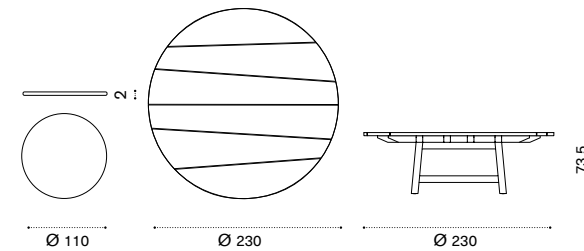

Round dining table Ø 230 ^{NEW}

→ 177 → 12

RATPTM1T1S	Brushed teak
RATPTM1T5	Pickled teak
RAPGMS	Statuary marble, rotating tray Ø110
COVER612	Rain cover Ø 231 h75