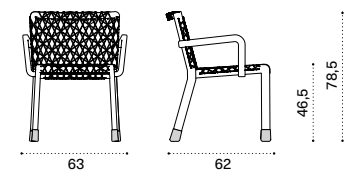

Dining armchair ^{NEW}

→ 6

RAPDT1SR1	Brushed teak + rope light grey
RAPDT5R1	Pickled teak + rope light grey
COVER613	Rain cover 65x65 h78