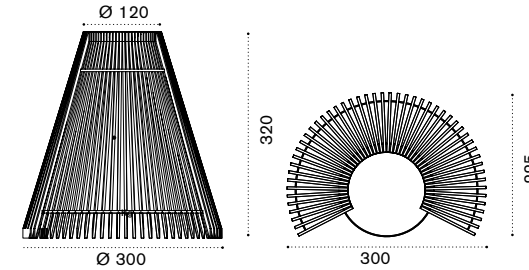

Material - Frame

Fabrics

Fabrics

Alcove Ø 3m x h3,2m

→ 360

Item	Description
HUNIT1A	Aluminium + Accoya®
HUNIT1L	Aluminium + Siberian larch
HUCUNIP60	Mattress Ø2,7m h8cm, h. acqua
HUCUNIA56	Mattress Ø2,7m h8cm, charron
HUTDV78	Curtain 2,8x2,65m, velum white
HUTDV79	Curtain 2,8x2,65m, velum swell

Decorative cushion 55x55 cm

→ 1

Item	Description
RACUSCM2P25	Cushion 55x55cm, h. white
RACUSCM2P60	Cushion 55x55cm, h. acqua
HUCUSCM2A56	Cushion 55x55cm, charron
RACUSCM2PP3	Cushion 55x55cm, laguna
RACUSCM2P12	Cushion 55x55cm, gris sauge

Wooden shelter Ø 3m x h3,2 m

→ 199

HUGUT1A	Aluminium + Accoya®
HUGUT1L	Aluminium + Siberian larch
HUTDV78	Curtain 2,8x2,65 m, velum white
HUTDV79	Curtain 2,8x2,65 m, velum swell

Round lounge bed Ø 2,7m x h44 cm