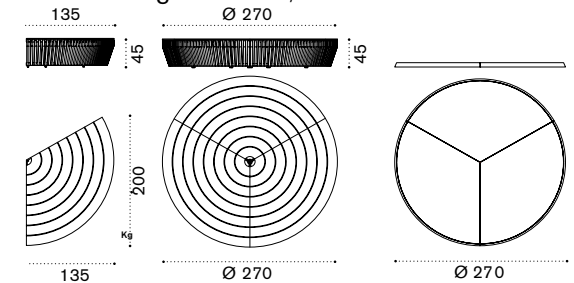

Material - Frame

Fabrics

Fabrics

Alcove Ø 3m x h3,2m

→ 360

Item	Description
HUNIT1A	Aluminium + Accoya®
HUNIT1L	Aluminium + Siberian larch
HUCUNIP60	Mattress Ø2,7m h8cm, h. acqua
HUCUNIA56	Mattress Ø2,7m h8cm, charron
HUTDV78	Curtain 2,8x2,65m, velum white
HUTDV79	Curtain 2,8x2,65m, velum swell

Decorative cushion 55x55 cm

→ 1

Item	Description
RACUSCM2P25	Cushion 55x55cm, h. white
RACUSCM2P60	Cushion 55x55cm, h. acqua
HUCUSCM2A56	Cushion 55x55cm, charron
RACUSCM2PP3	Cushion 55x55cm, laguna
RACUSCM2P12	Cushion 55x55cm, gris sauge

Wooden shelter Ø 3m x h3,2 m

→ 199

HUGUT1A	Aluminium + Accoya®
HUGUT1L	Aluminium + Siberian larch
HUTDV78	Curtain 2,8x2,65 m, velum white
HUTDV79	Curtain 2,8x2,65 m, velum swell

Round lounge bed Ø 2,7m x h44 cm