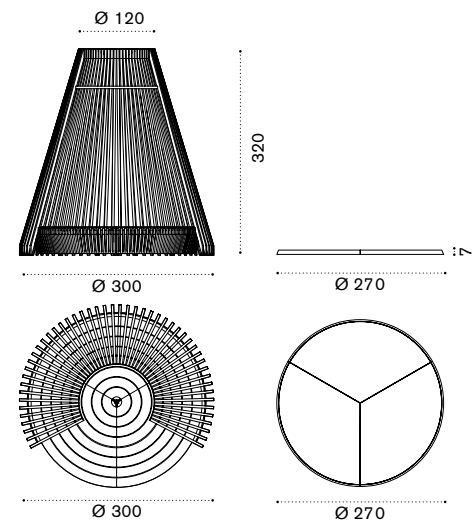

Material - Frame

Fabrics

Fabrics

Alcove Ø 3m x h3,2m

→ 360

Item	Description
HUNIT1A	Aluminium + Accoya®
HUNIT1L	Aluminium + Siberian larch
HUCUNIP60	Mattress Ø2,7m h8cm, h. acqua
HUCUNIA56	Mattress Ø2,7m h8cm, charron
HUTDV78	Curtain 2,8x2,65m, velum white
HUTDV79	Curtain 2,8x2,65m, velum swell

Decorative cushion 55x55 cm

→ 1

Item	Description
RACUSCM2P25	Cushion 55x55cm, h. white
RACUSCM2P60	Cushion 55x55cm, h. acqua
HUCUSCM2A56	Cushion 55x55cm, charron
RACUSCM2PP3	Cushion 55x55cm, laguna
RACUSCM2P12	Cushion 55x55cm, gris sauge

Wooden shelter Ø 3m x h3,2 m

→ 199

HUGUT1A	Aluminium + Accoya®
HUGUT1L	Aluminium + Siberian larch
HUTDV78	Curtain 2,8x2,65 m, velum white
HUTDV79	Curtain 2,8x2,65 m, velum swell

Round lounge bed Ø 2,7m x h44 cm