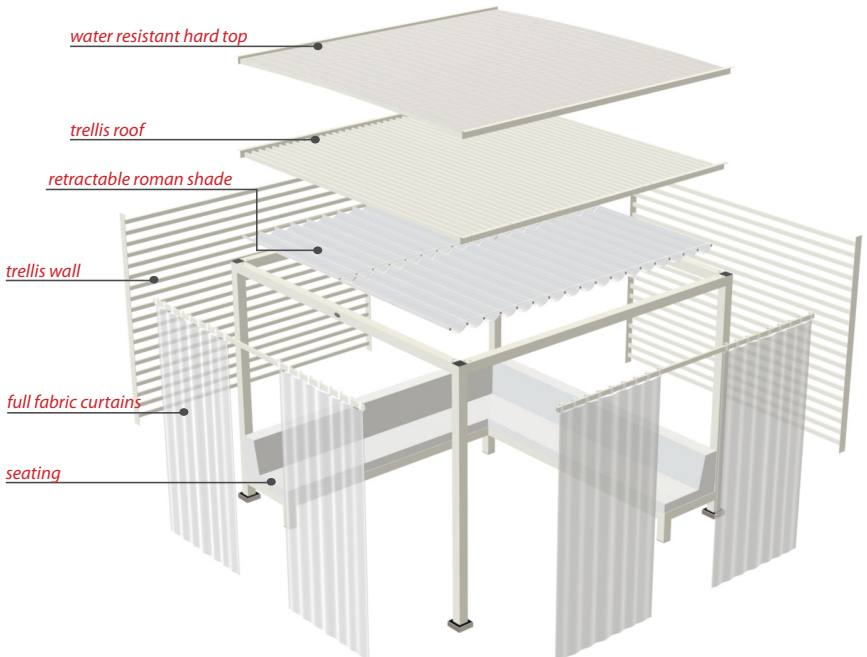

	sizes [ft/m]	total height trellis roof (includes 2" base) a (in/cm)	total height fixed water resistant roof (includes 2" base) b (in/cm)	head clearance c (in/cm)	retractable roman shade d (in/cm)	maximum width e (in/cm)	maximum length f (in/cm)	frame length (center to center of columns) g (in/cm)	frame width (center to center of columns) h (in/cm)	pole section dimensions i (in/cm)	bench frame height j (in/cm)	bench seat height w/cushion k (in/cm)	bench seat depth l (in/cm)	cushion thickness m (in/cm)	full bed height w/cushion n (in/cm)
square	8.0' / 2.45m	110/279	114 / 290	106 / 269	104 / 264	96 / 244	96 / 244	92 / 234	92 / 234	4 / 10	14 / 36	18 / 46	34 / 86	4 / 10	20 / 51
	10.0' / 3.0m	110/279	114 / 290	106 / 269	104 / 264	120 / 305	120 / 305	116 / 295	116 / 295	4 / 10	14 / 36	18 / 46	34 / 86	4 / 10	n/a
	12.0' / 3.65m	110/279	114 / 290	106 / 269	104 / 264	144 / 366	144 / 366	140 / 356	140 / 356	4 / 10	14 / 36	18 / 46	34 / 86	4 / 10	n/a
rectangle	8.0' x 10.0' / 2.45m x 3.0m	110/279	114 / 290	106 / 269	104 / 264	120 / 305	96 / 244	116 / 295	92 / 234	4 / 10	14 / 36	18 / 46	34 / 86	4 / 10	n/a
	8.0' x 12.0' / 2.45m x 3.65m	110/279	114 / 290	106 / 269	104 / 264	144 / 366	96 / 244	140 / 356	92 / 234	4 / 10	14 / 36	18 / 46	34 / 86	4 / 10	n/a
	10.0' x 12.0' / 3.0m x 3.65m	110/279	114 / 290	106 / 269	104 / 264	144 / 366	120 / 305	140 / 356	116 / 295	4 / 10	14 / 36	18 / 46	34 / 86	4 / 10	n/a

available finish options

powder coat

aluma-TEAK

mounting options