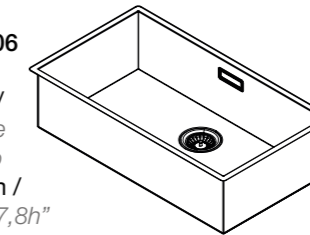

FESFOC
BARCELONA

EMPIRE ISLAND ELITE SUBZERO

ISLA EMPIRE ELITE GAS SUBZERO

FESFOC
BARCELONA

EMPIRE ISLAND ELITE GAS

ISLA EMPIRE ELITE GAS

DIMENSIONS / DIMENSIONES

247,5 x 74,7 x 92H cm / 97,4" x 29,4" x 36,2H"

Stainless steel /
Acero inoxidable
Satin / Satinado
40 x 40 x 20 cm /
15,7" x 15,7" x 7,8h"

SINK 74
REF. 12111 0006

Stainless steel /
Acero inoxidable
Satin / Satinado
74 x 40 x 20 cm /
29,1" x 15,7" x 7,8h"