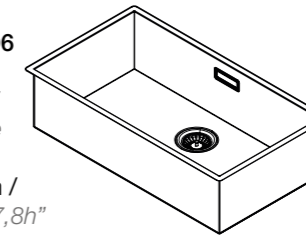

Stainless steel /
Acero inoxidable
Satin / Satinado
40 x 40 x 20 cm /
15,7" x 15,7" x 7,8h"

SINK 74
REF. 12111 0006

Stainless steel /
Acero inoxidable
Satin / Satinado
74 x 40 x 20 cm /
29,1" x 15,7" x 7,8h"