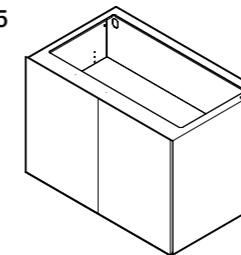

EMPIRE CABINETS / MUEBLES EMPIRE

EMPIRE GRILL CABINET 120
REF. 19031 0025

Stainless steel /
Acero inoxidable
Satin / Satinado
149 Lbs / 68 Kg