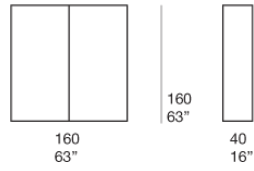

Due ante / Two doors

B89A