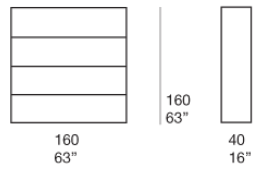

Libreria / Bookshelf

B89F