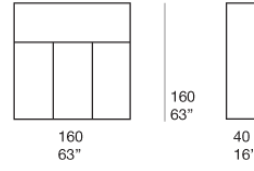

Tre ante / Three doors

B89D