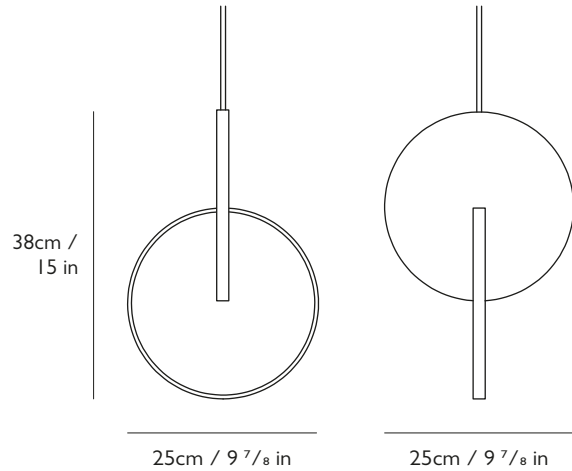

### PLEASE NOTE

Please allow for 10.9cm x 4cm x 2.2cm  
(4 1/4 in x 1 5/8 in x 7/8 in) in ceiling cavity to fit transformer.

Year of Design  
2018

Dimensions  
H 38cm x W 25cm x D 25cm / H 15 in x W 9 7/8 in x D 9 7/8 in

Suspension  
Length: 300cm / 118 1/8 in  
Adjustable cord and steel cable  
Transparent casing

Ceiling plate / Canopy  
H 3cm x Dia 12cm / H 1 1/8 in x Dia 4 3/4 in  
Round steel in polished chrome finish