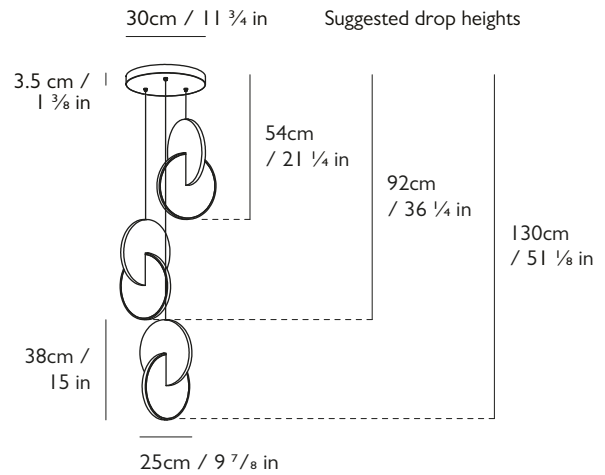

LEE BROOM

ECLIPSE CHANDELIER 3 PIECE

PLEASE NOTE

Please allow for 10.9cm x 4cm x 2.2cm
(4 1/4 in x 1 5/8 in x 7/8 in) in ceiling cavity to fit transformer.

PRODUCT DETAILS

Name

Eclipse Chandelier 3 Piece

Finish & Product Code

Polished Chrome ● ECL0140 ECL0040

Materials

Opal acrylic, polished chrome, steel

Illumination 110-130v

30w, 2700k, 110-130vAC Input / 24vDC Output.

Supplied with separate transformer

Illumination 220-240v

30w, 2700k, 220-240vAC Input / 24vDC Output.

3 x H 38cm x W 25cm x D 25cm / H 15 x W 9 7/8 x D 9 7/8 in

Suspension

Length: 3 x 300cm / 118 1/8 in

Adjustable cord and steel cable

Transparent casing

Ceiling plate / Canopy

H 3.5cm x Dia 30cm / H 1 3/8 in x Dia 11 3/4 in

Round steel in polished chrome finish

Weight

Product (net): 12.38 kg / 27.29 lbs

Boxed (gross): 15 kg / 33 lbs