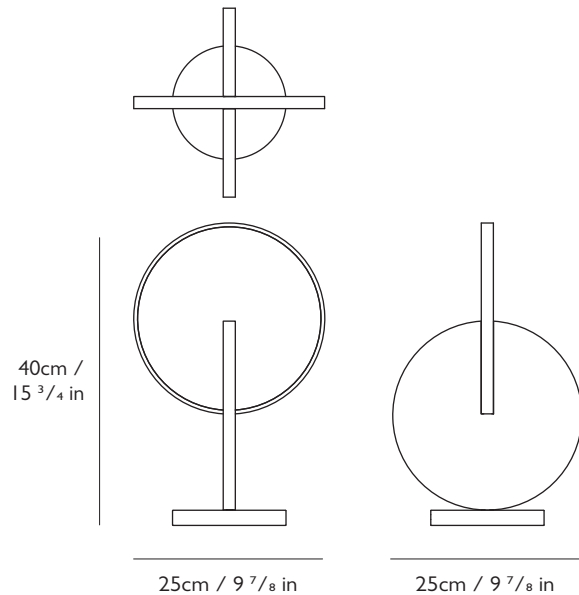

LEE BROOM

ECLIPSE TABLE LAMP

PRODUCT DETAILS

Name

Eclipse Table Lamp

Finish & Product Code	110-130v	220-240v
Polished Chrome	● ECL0120	ECL0020
Polished Gold	● ECL0121	ECL0021

Materials

Opal acrylic, steel

Certification

UL, cUL (110-130v)
CE, CB (220-240v)

Year of Design

2018

Dimensions

H 40cm x W 25cm x D 25cm / H 15 3/4 in x W 9 7/8 in x D 9 7/8 in

Cord

Length: 200cm / 78 3/4 in

with in-line dimmer switch

Silver fabric outer

Base

H 2cm x Dia 15cm / H 3/4 in x Dia 5 7/8 in

Round steel in polished chrome finish

Weight

Product (net): 4.38 kg / 9.66 lbs

Boxed (gross): 5.49 kg / 12.1 lbs