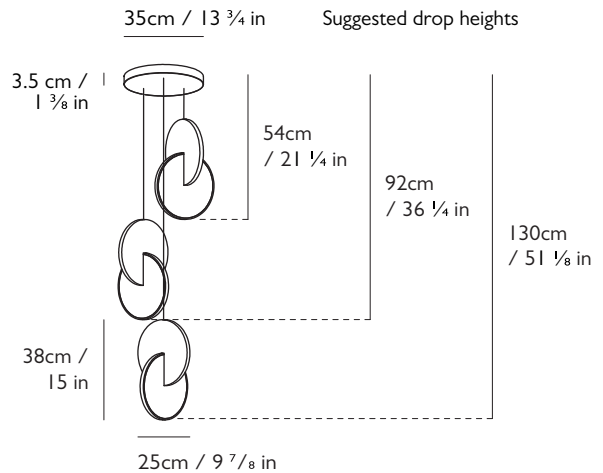

LEE BROOM

ECLIPSE CHANDELIER 3 PIECE

PLEASE NOTE

Please allow for 10.9cm x 4cm x 2.2cm
(4 1/4 in x 1 5/8 in x 7/8 in) in ceiling cavity to fit transformer.

PRODUCT DETAILS

Name

Eclipse Chandelier 3 Piece

Finish & Product Code

Polished Chrome	●	110-130v ECL0140	220-240v ECL0040
Polished Gold	●	ECL0141	ECL0041

Materials

Opal acrylic, steel

Illumination 110-130v

27.3w, 2700k, 110-130vAC Input / 24vDC Output, CRI 90

Supplied with separate transformer

Year of Design

2018

Dimensions

3 x H 38cm x W 25cm x D 25cm / H 15 x W 9 7/8 x D 9 7/8 in

Suspension

Length: 3 x 500cm / 196 7/8 in

Adjustable cord and steel cable

Transparent casing

Ceiling plate / Canopy

H 3.5cm x Dia 35cm / H 1 3/8 in x Dia 13 3/4 in

Round steel in matching finish

Weight

Product (net): 12.38 kg / 27.29 lbs

Boxed (gross): 15 kg / 33 lbs

0220rev06