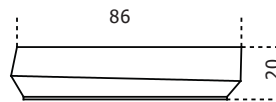

# Drummers

2023

Coffee table in rigid polyurethane covered with spatulated lime in the "burro" color.

Cm (L x W x H)

Ø31 x 45

60.3 x 60.7 x 27

88.3 x 88.2 x 20