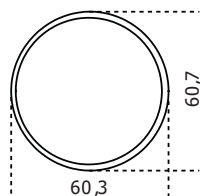

# Drummers

2023

Coffee table in rigid polyurethane covered with spatulated lime in the "burro" color.

Cm (L x W x H)

Ø31 x 45

60.3 x 60.7 x 27

88.3 x 88.2 x 20