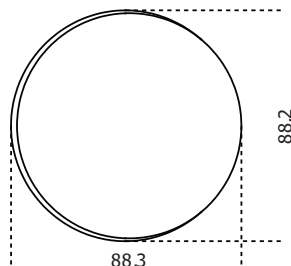

# Drummers

2023

Coffee table in rigid polyurethane covered with spatulated lime in the "burro" color.

Cm (L x W x H)

Ø31 x 45

60.3 x 60.7 x 27

88.3 x 88.2 x 20