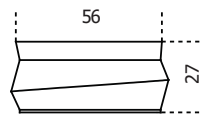

# Drummers

2023

Coffee table in rigid polyurethane covered with spatulated lime in the "burro" color.

Cm (L x W x H)

Ø31 x 45

60.3 x 60.7 x 27

88.3 x 88.2 x 20