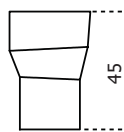

# Drummers

2023

Coffee table in rigid polyurethane covered with spatulated lime in the "burro" color.

Cm (L x W x H)

Ø31 x 45

60.3 x 60.7 x 27

88.3 x 88.2 x 20