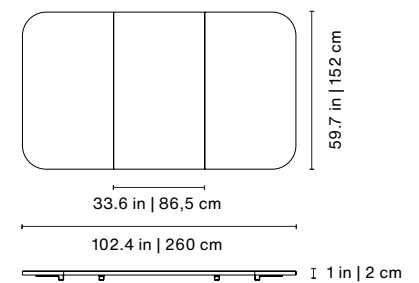

8ft American • Americano 8pies

Product weight • Peso del producto 132.3 lb | 60 kg

63.4x37.4x10.2 in | 161x95x26 cm
147.7 lb | 67 kg