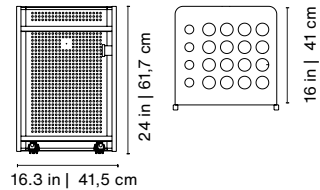

## Includes

Wheels.

The Mou floor cue rack does not include the Diagonal accessories. They come with the pool table.

Product weight • Peso del producto 33 lb | 15 kg

18.9x17.3x26.4 in | 48x44x67 cm  
35.5 lb | 16 kg