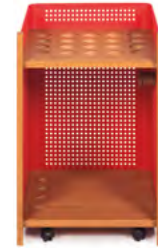

Harmony. Order.

Mou Floor Cue Rack · Yonoh

Mou and Diagonal play together as one. The Mou floor cue rack is the perfect mate for the Diagonal pool table. It keeps all your pool accessories safe in the same place. No more leaning pool cues against the wall. No more looking for chalk in every drawer. Each accessory has its own assigned space, and there's even room for other items such as music or drinks, so your pool game can really be a chance to unwind, get away from it all, concentrate on something different, while enjoying some company and the challenge of the game.

Mou y Diagonal bailan juntos en una coreografía de complicidad. El carrito Mou es el complemento perfecto para el billar Diagonal. Permite disponer de todos los accesorios del juego guardados y ordenados. Se acabó tener los tacos de billar apoyados contra la pared. No más buscar las tizas por todos los cajones. En el carrito Mou cada elemento tiene su espacio asignado, e incluso aún hay lugar para otros objetos como tu música o tus copas, y hacer de tu partida de billar una experiencia de auténtica desconexión, evasión, concentración, camaradería y reto.