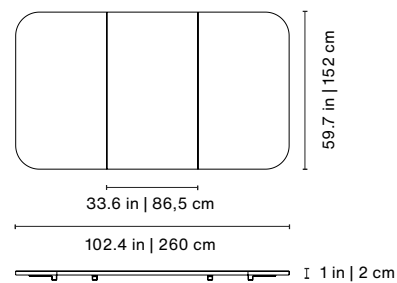

8ft American • Americano 8pies

Product weight • Peso del producto 132.3 lb | 60 kg

63.4x37.4x10.2 in | 161x95x26 cm
147.7 lb | 67 kg