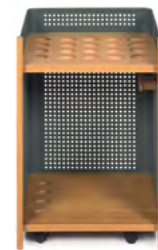

Harmony. Order.

Mou Floor Cue Rack · Yonoh

Mou and Diagonal play together as one. The Mou floor cue rack is the perfect mate for the Diagonal pool table. It keeps all your pool accessories safe in the same place. No more leaning pool cues against the wall. No more looking for chalk in every drawer. Each accessory has its own assigned space, and there's even room for other items such as music or drinks, so your pool game can really be a chance to unwind, get away from it all, concentrate on something different, while enjoying some company and the challenge of the game.

Mou y Diagonal bailan juntos en una coreografía de complicidad. El carrito Mou es el complemento perfecto para el billar Diagonal. Permite disponer de todos los accesorios del juego guardados y ordenados. Se acabó tener los tacos de billar apoyados contra la pared. No más buscar las tizas por todos los cajones. En el carrito Mou cada elemento tiene su espacio asignado, e incluso aún hay lugar para otros objetos como tu música o tus copas, y hacer de tu partida de billar una experiencia de auténtica desconexión, evasión, concentración, camaradería y reto.