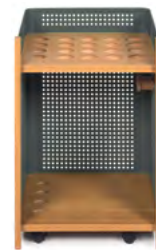

Harmony. Order.

Mou Floor Cue Rack · Yonoh

Mou and Diagonal play together as one. The Mou floor cue rack is the perfect mate for the Diagonal pool table. It keeps all your pool accessories safe in the same place. No more leaning pool cues against the wall. No more looking for chalk in every drawer. Each accessory has its own assigned space, and there's even room for other items such as music or drinks, so your pool game can really be a chance to unwind, get away from it all, concentrate on something different, while enjoying some company and the challenge of the game.

Mou y Diagonal bailan juntos en una coreografía de complicidad. El carrito Mou es el complemento perfecto para el billar Diagonal. Permite disponer de todos los accesorios del juego guardados y ordenados. Se acabó tener los tacos de billar apoyados contra la pared. No más buscar las tizas por todos los cajones. En el carrito Mou cada elemento tiene su espacio asignado, e incluso aún hay lugar para otros objetos como tu música o tus copas, y hacer de tu partida de billar una experiencia de auténtica desconexión, evasión, concentración, camaradería y reto.