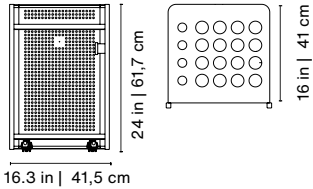

Mou

Yonoh, 2019
Indoor Floor Cue Rack
Carrito de Interior

Structure • Estructura

White
Blanco

Black
Negro

Red
Rojo

Blue
Azul

Green
Verde

Trays • Bandejas

Iroko

Walnut
Nogal

Oak
Roble

Materials

Structure: Steel with micro textured polyester paint.
Trays: Croosply and iroko, walnut or oak veneer.

Includes

Wheels.

The Mou floor cue rack does not include the Diagonal accessories. They come with the pool table.

Materiales

Estructura: Acabado de acero y pintura poliéster micro texturada.
Bandejas: Contrachapado acabado en iroko, nogal o roble.

Incluye

Ruedas.

El carrito no incluye los accesorios del Diagonal. Estos vienen con la mesa de billar.

Product weight • Peso del producto 33 lb | 15 kg

18.9x17.3x26.4 in | 48x44x67 cm
35.5 lb | 16 kg

rs-barcelona

Structure • Estructura

White
Blanco

Black
Negro

Materials

Structure: Primer coated steel with micro textured powder coated polyester paint.
Trays: HPL (white or black).
Wooden details: Iroko wood.

Includes

Wheels.
Protective cover.

The Mou floor cue rack does not include the Diagonal accessories. They come with the pool table.

Product weight • Peso del producto 33 lb | 15 kg

18.9x17.3x26.4 in | 48x44x67 cm
35.5 lb | 16 kg

Mou

Yonoh, 2020
Outdoor Floor Cue Rack
Carrito de Exterior