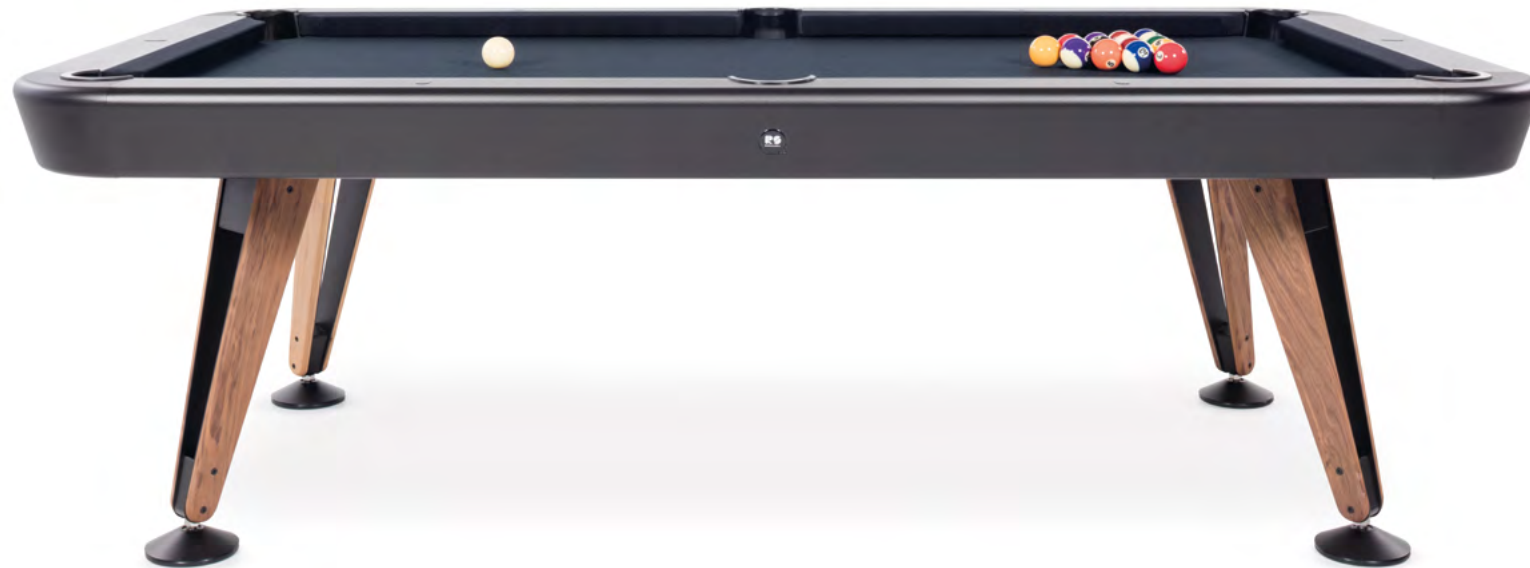

Run the table.

Diagonal Indoor Pool Table · Yonoh

Just as a diagonal line crosses a space from end to end, the Diagonal pool table imbues any room with design, elegance and playful attitude. Its beauty emerges from its exquisite simplicity, the authenticity of its design and its blend of materials and colours. From sober black to bright white, striking red, subtle elegance of green or deep blue. Appeal for a game of precision and perfection.

Igual que una diagonal cruza un espacio de punta a punta, el billar Diagonal llena cualquier estancia de estilo, elegancia y actitud playful. Su belleza emana de su exquisita sencillez, la autenticidad de su diseño y su mezcla de materiales y colores. Desde la sobriedad del negro y la luminosidad del blanco, hasta la sensualidad del rojo y la elegancia informal del verde y el azul profundo. Poder de atracción para un juego de precisión y perfección.