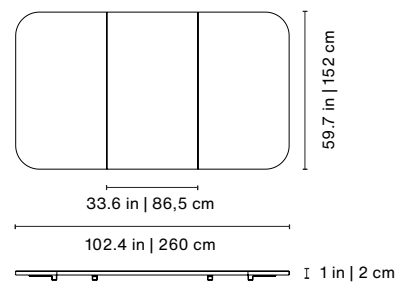

8ft American • Americano 8pies

Product weight • Peso del producto 132.3 lb | 60 kg

63.4x37.4x10.2 in | 161x95x26 cm
147.7 lb | 67 kg