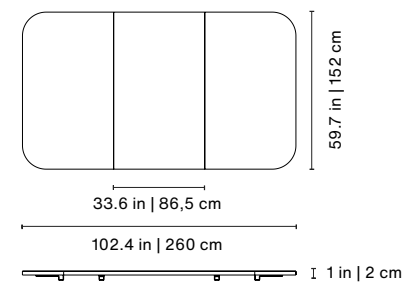

8ft American • Americano 8pies

Product weight • Peso del producto 132.3 lb | 60 kg

63.4x37.4x10.2 in | 161x95x26 cm
147.7 lb | 67 kg