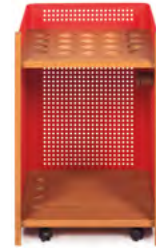

Harmony. Order.

Mou Floor Cue Rack · Yonoh

Mou and Diagonal play together as one. The Mou floor cue rack is the perfect mate for the Diagonal pool table. It keeps all your pool accessories safe in the same place. No more leaning pool cues against the wall. No more looking for chalk in every drawer. Each accessory has its own assigned space, and there's even room for other items such as music or drinks, so your pool game can really be a chance to unwind, get away from it all, concentrate on something different, while enjoying some company and the challenge of the game.

Mou y Diagonal bailan juntos en una coreografía de complicidad. El carrito Mou es el complemento perfecto para el billar Diagonal. Permite disponer de todos los accesorios del juego guardados y ordenados. Se acabó tener los tacos de billar apoyados contra la pared. No más buscar las tizas por todos los cajones. En el carrito Mou cada elemento tiene su espacio asignado, e incluso aún hay lugar para otros objetos como tu música o tus copas, y hacer de tu partida de billar una experiencia de auténtica desconexión, evasión, concentración, camaradería y reto.