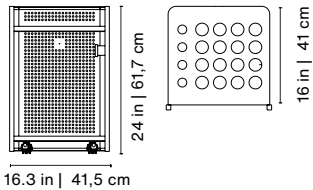

Product weight • Peso del producto 33 lb | 15 kg

18.9x17.3x26.4 in | 48x44x67 cm
35.5 lb | 16 kg

rs-barcelona

Structure • Estructura

White
Blanco

Black
Negro

Materials

Structure: Primer coated steel with micro textured powder coated polyester paint.
Trays: HPL (white or black).
Wooden details: Iroko wood.