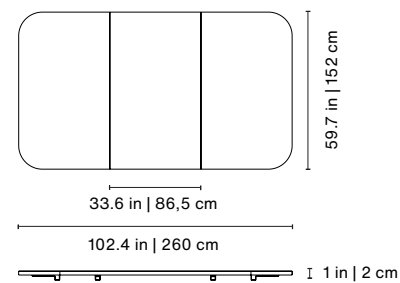

Playing area • Área de juego 88.2x44.1 in | 224x112 cm

Product weight • Peso del producto 529 lb | 240 kg

Diagonal

Yonoh, 2019
Indoor Top
Sobre Mesa de Interior

Finishes • Acabados

Iroko

Walnut
Nogal

Oak
Roble

Materials

Cross-ply and iroko, walnut or oak veneer.

It comes in three pieces.

7ft American • Americano 7pies

Product weight • Peso del producto 105.8 lb | 48 kg

57.8x35x9.8 in | 147x89x25 cm
114.6 lb | 55 kg

8ft American • Americano 8pies

Product weight • Peso del producto 132.3 lb | 60 kg

63.4x37.4x10.2 in | 161x95x26 cm
147.7 lb | 67 kg

Diagonal

Yonoh, 2020
Outdoor Top
Sobre Mesa de Exterior

Finishes • Acabados

White
Blanco

Black
Negro

Materials

HPL (white or black).

It comes in three pieces.

7ft American • Americano 7pies

Product weight • Peso del producto 105.8 lb | 48 kg

57.8x35x9.8 in | 147x89x25 cm
114.6 lb | 55 kg