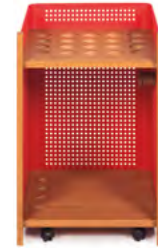

Run the table.

Diagonal Indoor Pool Table · Yonoh

Just as a diagonal line crosses a space from end to end, the Diagonal pool table imbues any room with design, elegance and playful attitude. Its beauty emerges from its exquisite simplicity, the authenticity of its design and its blend of materials and colours. From sober black to bright white, striking red, subtle elegance of green or deep blue. Appeal for a game of precision and perfection.

Harmony. Order.

Mou Floor Cue Rack · Yonoh

Mou and Diagonal play together as one. The Mou floor cue rack is the perfect mate for the Diagonal pool table. It keeps all your pool accessories safe in the same place. No more leaning pool cues against the wall. No more looking for chalk in every drawer. Each accessory has its own assigned space, and there's even room for other items such as music or drinks, so your pool game can really be a chance to unwind, get away from it all, concentrate on something different, while enjoying some company and the challenge of the game.

Mou y Diagonal bailan juntos en una coreografía de complicidad. El carrito Mou es el complemento perfecto para el billar Diagonal. Permite disponer de todos los accesorios del juego guardados y ordenados. Se acabó tener los tacos de billar apoyados contra la pared. No más buscar las tizas por todos los cajones. En el carrito Mou cada elemento tiene su espacio asignado, e incluso aún hay lugar para otros objetos como tu música o tus copas, y hacer de tu partida de billar una experiencia de auténtica desconexión, evasión, concentración, camaradería y reto.