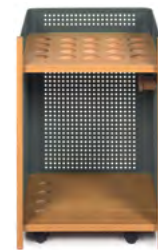

Run the table.

Diagonal Indoor Pool Table · Yonoh

Just as a diagonal line crosses a space from end to end, the Diagonal pool table imbues any room with design, elegance and playful attitude. Its beauty emerges from its exquisite simplicity, the authenticity of its design and its blend of materials and colours. From sober black to bright white, striking red, subtle elegance of green or deep blue. Appeal for a game of precision and perfection.

Harmony. Order.

Mou Floor Cue Rack · Yonoh

Mou and Diagonal play together as one. The Mou floor cue rack is the perfect mate for the Diagonal pool table. It keeps all your pool accessories safe in the same place. No more leaning pool cues against the wall. No more looking for chalk in every drawer. Each accessory has its own assigned space, and there's even room for other items such as music or drinks, so your pool game can really be a chance to unwind, get away from it all, concentrate on something different, while enjoying some company and the challenge of the game.

Mou y Diagonal bailan juntos en una coreografía de complicidad. El carrito Mou es el complemento perfecto para el billar Diagonal. Permite disponer de todos los accesorios del juego guardados y ordenados. Se acabó tener los tacos de billar apoyados contra la pared. No más buscar las tizas por todos los cajones. En el carrito Mou cada elemento tiene su espacio asignado, e incluso aún hay lugar para otros objetos como tu música o tus copas, y hacer de tu partida de billar una experiencia de auténtica desconexión, evasión, concentración, camaradería y reto.