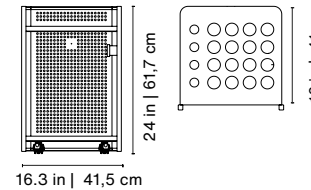

Product weight • Peso del producto 33 lb | 15 kg

18.9x17.3x26.4 in | 48x44x67 cm
35.5 lb | 16 kg

rs-barcelona

Structure • Estructura

White
Blanco

Black
Negro

Materials

Structure: Primer coated steel with micro textured powder coated polyester paint.
Trays: HPL (white or black).
Wooden details: Iroko wood.

Includes

Wheels.
Protective cover.

The Mou floor cue rack does not include the Diagonal accessories. They come with the pool table.

Product weight • Peso del producto 33 lb | 15 kg

18.9x17.3x26.4 in | 48x44x67 cm
35.5 lb | 16 kg