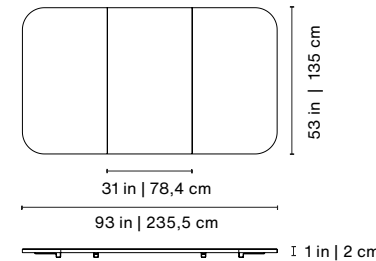

Playing area • Área de juego 88.2x44.1 in | 224x112 cm

Product weight • Peso del producto 529 lb | 240 kg

Diagonal

Yonoh, 2019
Indoor Top
Sobre Mesa de Interior

Finishes • Acabados

Iroko

Walnut
Nogal

Oak
Roble

8ft American • Americano 8pies

Product weight • Peso del producto 132.3 lb | 60 kg

63.4x37.4x10.2 in | 161x95x26 cm
147.7 lb | 67 kg

Diagonal

Yonoh, 2020
Outdoor Top
Sobre Mesa de Exterior

Finishes • Acabados

White
Blanco

Black
Negro

Materials

HPL (white or black).

It comes in three pieces.

7ft American • Americano 7pies

Product weight • Peso del producto 105.8 lb | 48 kg

57.8x35x9.8 in | 147x89x25 cm
114.6 lb | 55 kg

8ft American • Americano 8pies

Product weight • Peso del producto 132.3 lb | 60 kg

63.4x37.4x10.2 in | 161x95x26 cm
147.7 lb | 67 kg

Mou

Yonoh, 2019
Indoor Floor Cue Rack
Carrito de Interior

Structure • Estructura