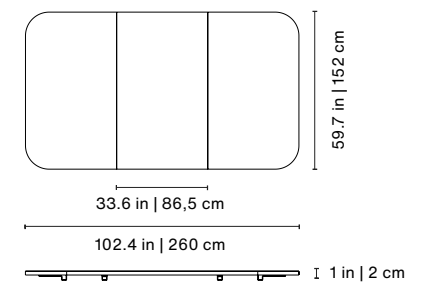

Playing area • Área de juego 88.2x44.1 in | 224x112 cm

Product weight • Peso del producto 529 lb | 240 kg

Diagonal

Yonoh, 2019
Indoor Top
Sobre Mesa de Interior

Finishes • Acabados

Iroko

Walnut
Nogal

Oak
Roble

8ft American • Americano 8pies

Product weight • Peso del producto 132.3 lb | 60 kg

63.4x37.4x10.2 in | 161x95x26 cm
147.7 lb | 67 kg

Diagonal

Yonoh, 2020
Outdoor Top
Sobre Mesa de Exterior

Finishes • Acabados

White
Blanco

Black
Negro

Materials

HPL (white or black).

It comes in three pieces.

7ft American • Americano 7pies

Product weight • Peso del producto 105.8 lb | 48 kg

57.8x35x9.8 in | 147x89x25 cm
114.6 lb | 55 kg

8ft American • Americano 8pies

Product weight • Peso del producto 132.3 lb | 60 kg

63.4x37.4x10.2 in | 161x95x26 cm
147.7 lb | 67 kg

Mou

Yonoh, 2019
Indoor Floor Cue Rack
Carrito de Interior

Structure • Estructura