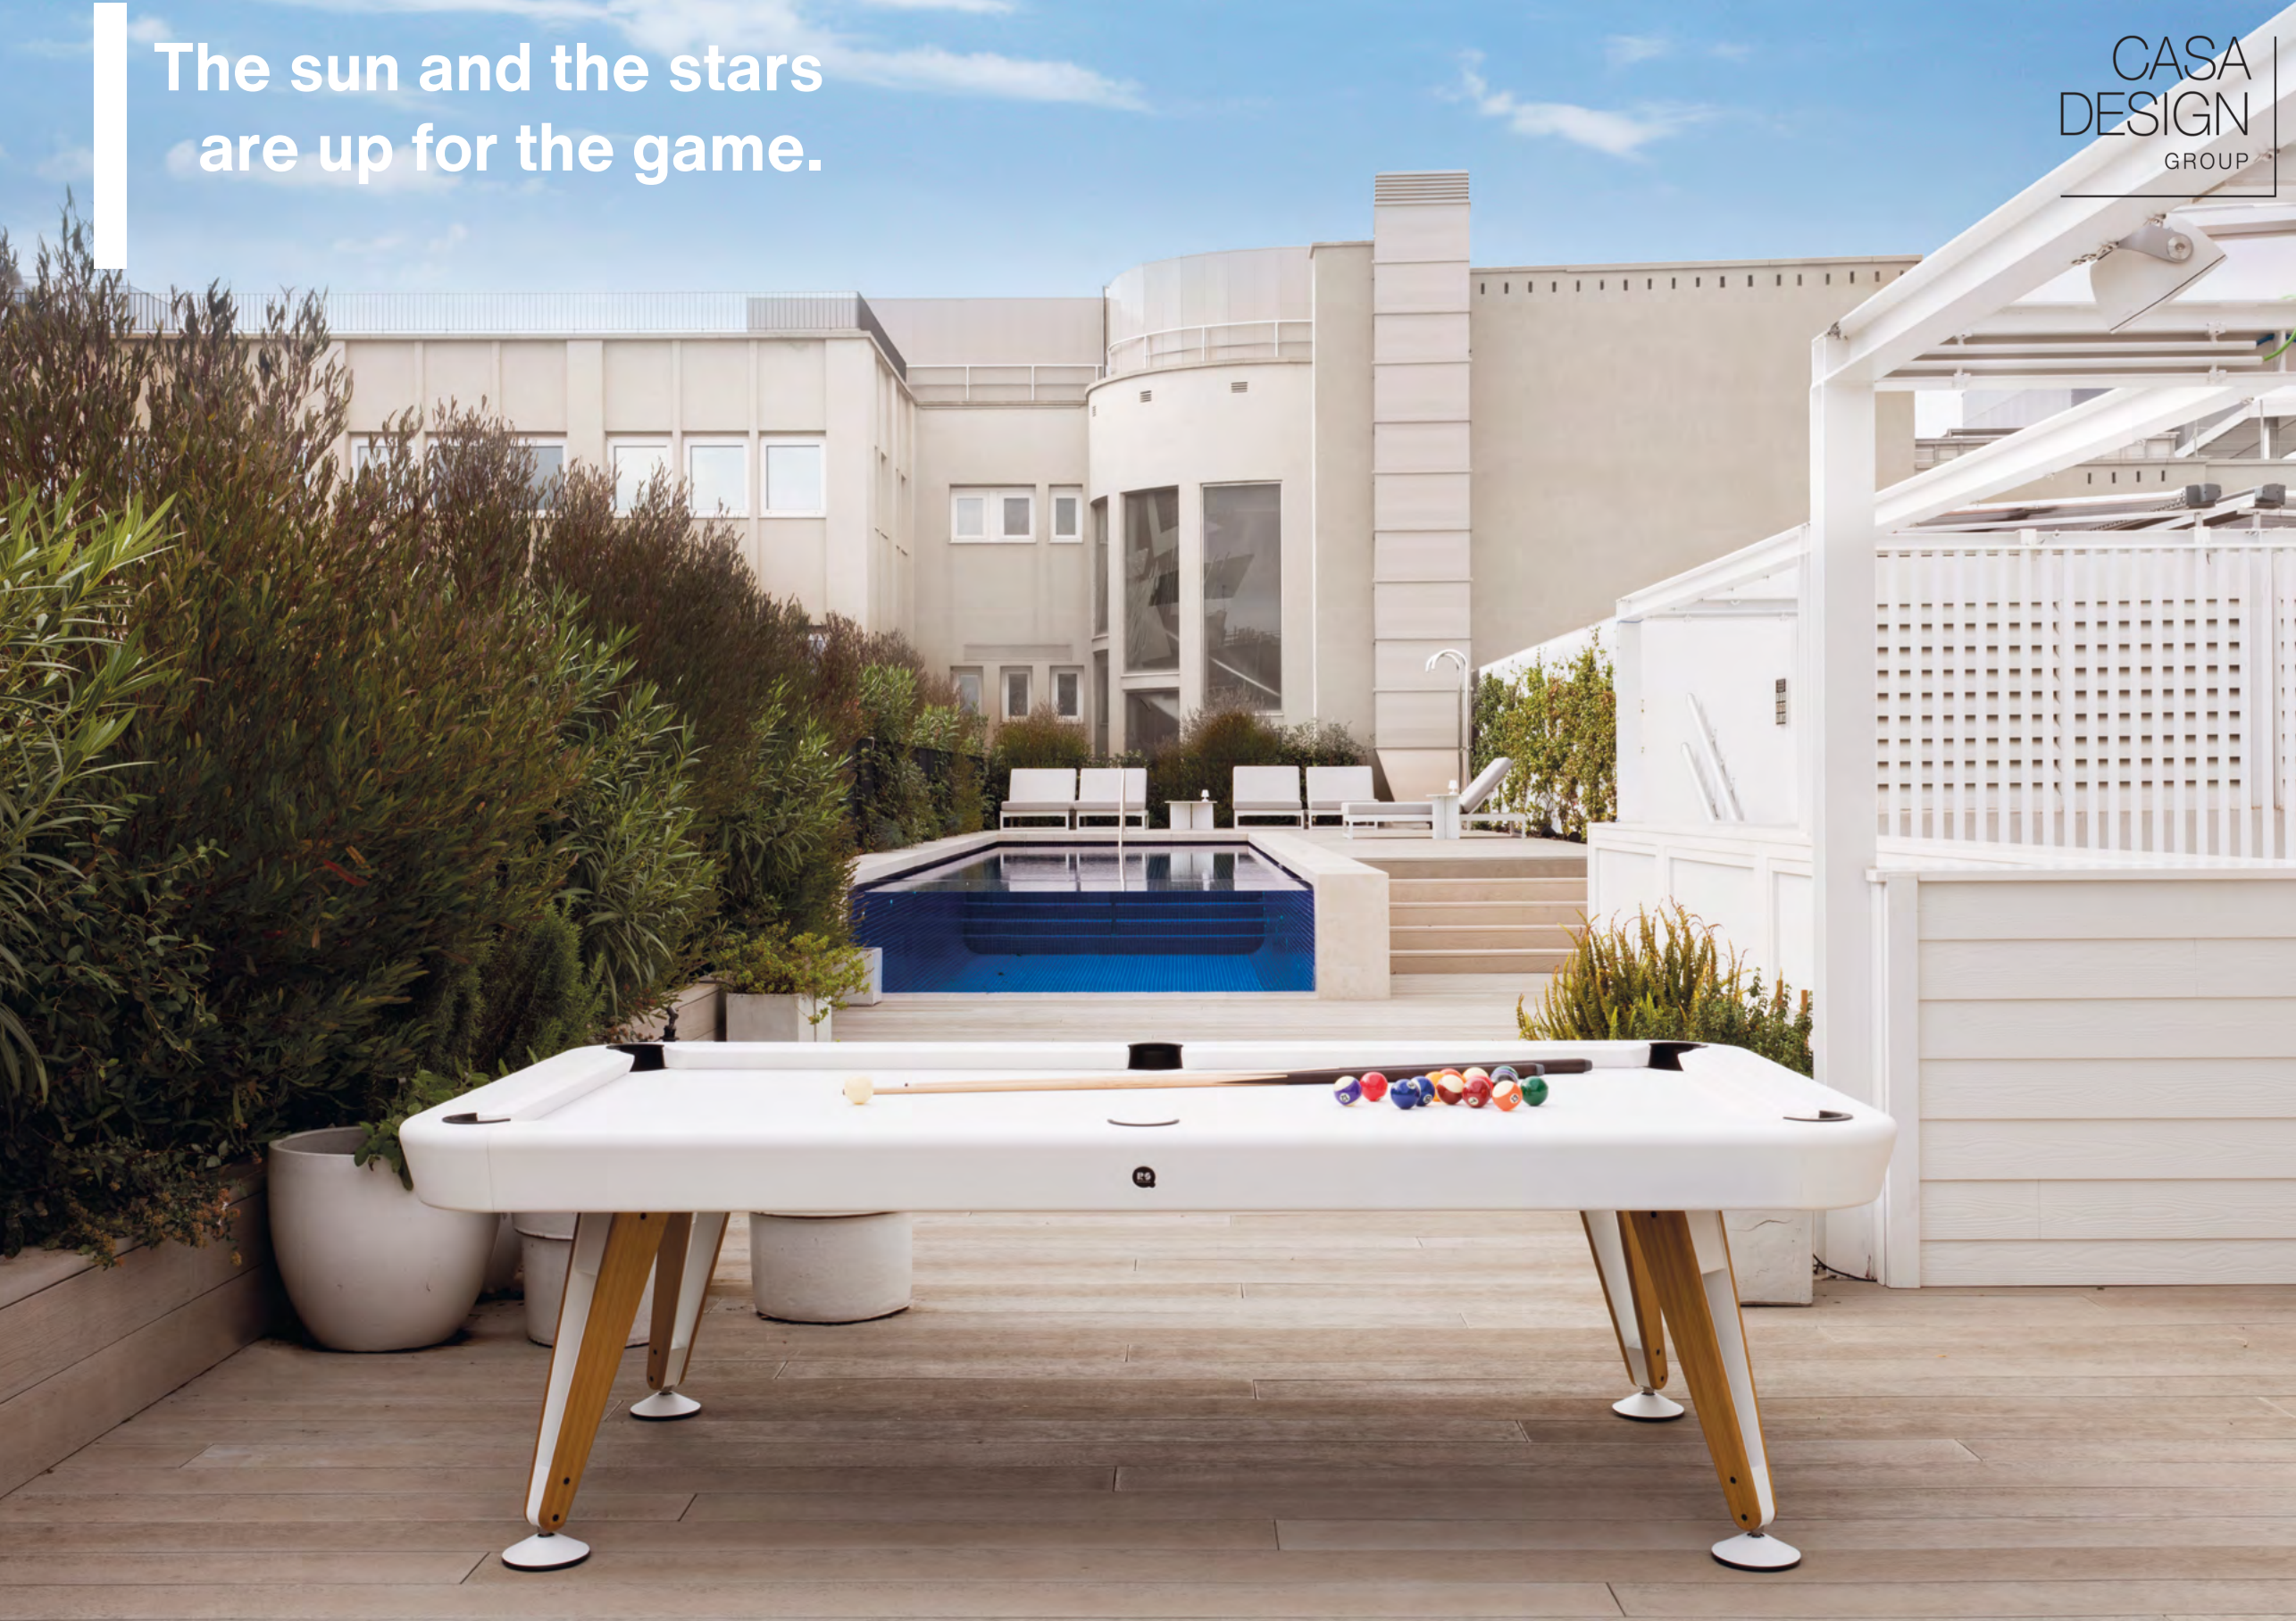

■

Show me, touch me, play me.

Diagonal Outdoor Pool Table · Yonoh

Diagonal is inspired by the perfect lines of the billiard game and by one of the main thoroughfares of Barcelona, the city where it's manufactured. And this is reflected in its design, in the simple forms and ingenious lines that give it a unique and timeless quality. Diagonal strikes the perfect balance between design and playability, and with its sleek and modern lines, it graces any outdoor setting.

Diagonal está inspirado en las líneas perfectas del juego del billar y en una de las calles que vertebraba Barcelona, la ciudad en la que se fabrica. Y eso se transmite en su diseño, en sus formas simples e ingeniosas que lo hacen único y atemporal. Diagonal consigue el equilibrio perfecto entre diseño y jugabilidad y, con sus líneas ligeras y modernas, luce en cualquier ambiente de exterior.

The sun and the stars
are up for the game.

CASA
DESIGN
GROUP

Diagonal Top · Yonoh

Make the most of the Diagonal pool table with the top.

Experience your outdoor moments like never before.

CASA
DESIGN
GROUP

Run the table.

Diagonal Indoor Pool Table · Yonoh

Just as a diagonal line crosses a space from end to end, the Diagonal pool table imbues any room with design, elegance and playful attitude. Its beauty emerges from its exquisite simplicity, the authenticity of its design and its blend of materials and colours. From sober black to bright white, striking red, subtle elegance of green or deep blue. Appeal for a game of precision and perfection.