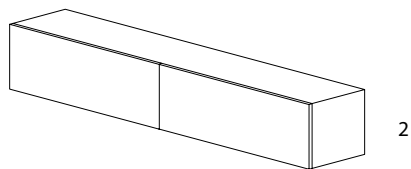

TAKO

Madia in versione sospesa o da terra rivestita in metallo, caratterizzata da due ampi cassettoni con apertura a gola.

Hanging or free-standing metal sideboard, characterized by two large pull-out drawers.

USO INTERNO
INDOOR USE

PERSONALIZZABILE SU RICHIESTA
CUSTOMIZED VERSION ON REQUEST

DIMENSIONI DIMENSIONS

Hanging/sospeso

depth 41cm
height 35cm
width 110cm **1 DRAWER**
220cm **2 DRAWERS**

A terra/free-standing

depth 41cm
height 39,5cm
width 110cm **1 DRAWER**
220cm **2 DRAWERS**

MATERIALI MATERIALS

Cassetto/Drawer

Ottone DeErosion
H2, H3, H4, H6, H7, H8
DeErosion brass

Rame DeErosion
H2, H3, H4, H6, H7, H8
DeErosion copper