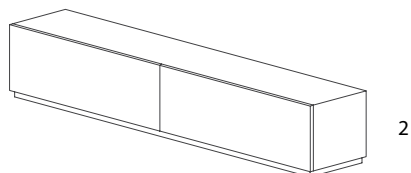

TAKO

Madia in versione sospesa o da terra rivestita in metallo, caratterizzata da due ampi cassettoni con apertura a gola.

Hanging or free-standing metal sideboard, characterized by two large pull-out drawers.

USO INTERNO
INDOOR USE

PERSONALIZZABILE SU RICHIESTA
CUSTOMIZED VERSION ON REQUEST

DIMENSIONI DIMENSIONS

Hanging/sospeso

depth 41cm
height 35cm
width 110cm **1 DRAWER**
220cm **2 DRAWERS**

A terra/free-standing

depth 41cm
height 39,5cm
width 110cm **1 DRAWER**
220cm **2 DRAWERS**

MATERIALI MATERIALS

Cassetto/Drawer

Ottone DeErosion
H2, H3, H4, H6, H7, H8
DeErosion brass

Rame DeErosion
H2, H3, H4, H6, H7, H8
DeErosion copper