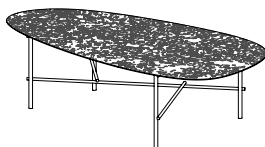

SYRO XL

Set di tre tavolini interamente in metallo con spazioso piano sagomato e caratterizzato dalle finiture DeErosion.

Set of three 100% metal side tables with larger irregularly-shaped tops characterized by DeErosion finishes.

USO INTERNO
INDOOR USE

DIMENSIONI DIMENSIONS

Syro XL 88

width 88cm
depth 74cm
height 30cm

Syro XL 98

width 98cm
depth 70cm
height 30cm

Syro XL 120

width 120cm
depth 62,5cm
height 30cm

MATERIALI MATERIALS

Gambe/Legs

M12 Ferro DeLabré
DeLabré iron

Piano/Top

SYRO XL 88

H7 Ottone DeErosion
DeErosion brass

H7 Rame DeErosion
DeErosion copper

SYRO XL 98