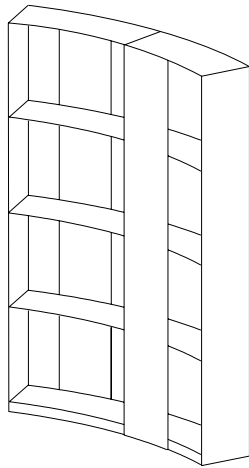

NAMI

Libreria modulare self standing con struttura in acciaio inox.
Self-standing modular bookcase with stainless steel structure.

DIMENSIONI DIMENSIONS

Nami
width 140cm
depth 37cm

MATERIALI MATERIALS

Struttura/Frame

E6 Acciaio inox DeLabré striato
Striped DeLabré stainless steel

Frontali/Front stripe

E6 Acciaio inox DeLabré striato
Striped DeLabré stainless steel
G7 Ottone DeLabré striato
Striped DeLabré brass
G6 Rame DeLabré striato
Striped DeLabré copper