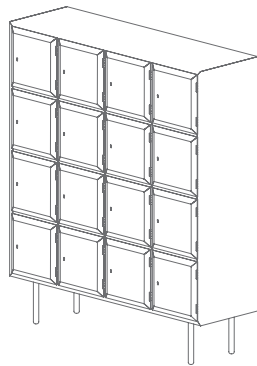

LONGING CABINET

Cabinet rivestito in rame su tutti i lati con differenti finiture. Composto da 16 antine con apertura tramite chiavi in ottone. Pezzi in vendita in edizione limitata.

Cabinet clad in pleated metal with different finishes on all sides. Composed of 16 small doors with opening by brass keys.

Limited edition.

DIMENSIONI DIMENSIONS

width 150cm
depth 47cm
height 177cm

MATERIALI MATERIALS

- M10 Rame spazzolato
Brushed copper
- E14 Rame lucido
Polished copper
- G4 Rame DeLabré orbitale
Orbitale DeLabré copper

Struttura Interna **Inner Structure**

Legno laccato RAL 3012 opaco
Mat laquered RAL 3012 wood