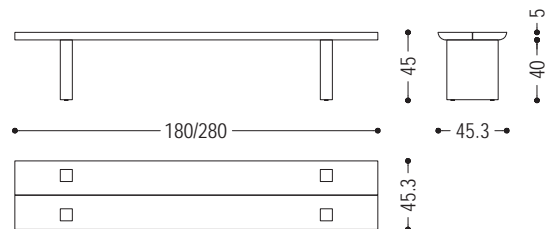

Bench made entirely of solid wood in glued lists, with central gap and with the legs visible on the top surface. Available with top profile rounded or straight.

CODE	SIZE	A1	A2	A4
58.01.1	W.180 x D.45,3 x H.45	■	■	■
58.01.2	W.200 x D.45,3 x H.45	■	■	■
58.01.3	W.220 x D.45,3 x H.45	■	■	■
58.01.4	W.240 x D.45,3 x H.45	■	■	■
58.01.5	W.260 x D.45,3 x H.45	■	■	■
58.01.6	W.280 x D.45,3 x H.45	■	■	■

AVAILABLE FINISHES:

- **A1:** walnut without knots, walnut with knots
- **A2:** oak without knots, oak with knots, cherry, maple
- **A4:** oak without knots pigmented: total black
  oak with knots pigmented: total black