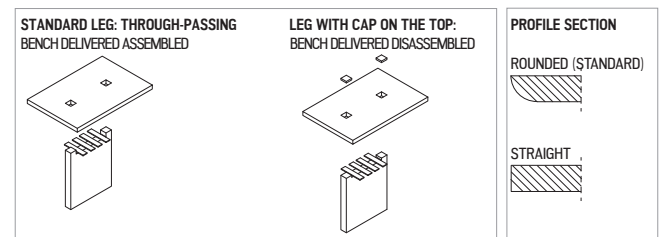

Bench made entirely of solid wood in glued lists, with central gap and with the legs visible on the top surface. Available with top profile rounded or straight.

CODE	SIZE	A1	A2	A4
58.01.1	W.180 x D.45,3 x H.45	■	■	■
58.01.2	W.200 x D.45,3 x H.45	■	■	■
58.01.3	W.220 x D.45,3 x H.45	■	■	■
58.01.4	W.240 x D.45,3 x H.45	■	■	■
58.01.5	W.260 x D.45,3 x H.45	■	■	■
58.01.6	W.280 x D.45,3 x H.45	■	■	■

AVAILABLE FINISHES:

- **A1:** walnut without knots, walnut with knots
- **A2:** oak without knots, oak with knots, cherry, maple
- **A4:** oak without knots pigmented: total black
  oak with knots pigmented: total black