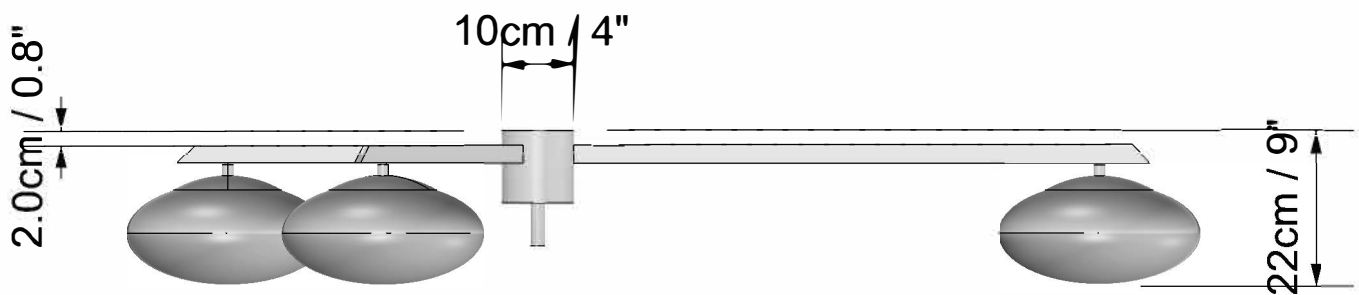

Central Base with
4 x 5mm / 3/16"
fixation holes and
2 x 22mm / 0.9"
holes
for electric cables

Sockets E26 or E27
Voltage 110V or 220V
Bulb 40W (100W max.)

STELLA LOVE

CASA
DESIGN
GROUP

living
outdoor
contract