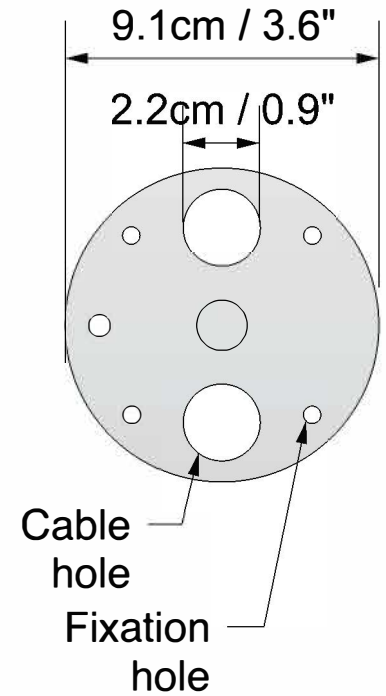

Central Base with
4 x 5mm / 3/16"
fixation holes and
2 x 22mm / 0.9"
holes
for electric cables

Sockets E26 or E27
Voltage 110V or 220V
Bulb 40W (100W max.)

STELLA LOVE

CASA
DESIGN
GROUP

living
outdoor
contract