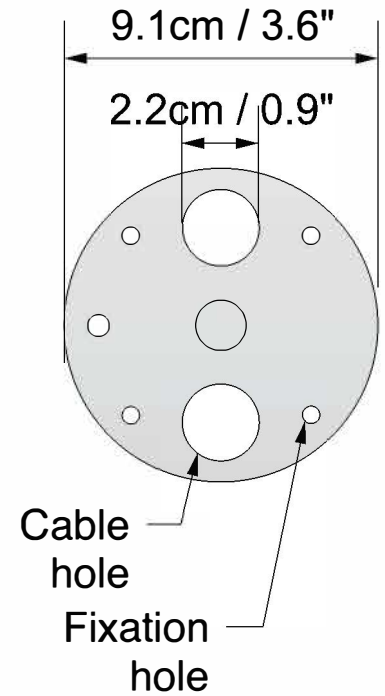

Central Base with
4 x 5mm / 3/16"
fixation holes and
2 x 22mm / 0.9"
holes
for electric cables

Sockets E26 or E27
Voltage 110V or 220V
Bulb 40W (100W max.)

STELLA FAN

CASA
DESIGN
GROUP

living
outdoor
contract