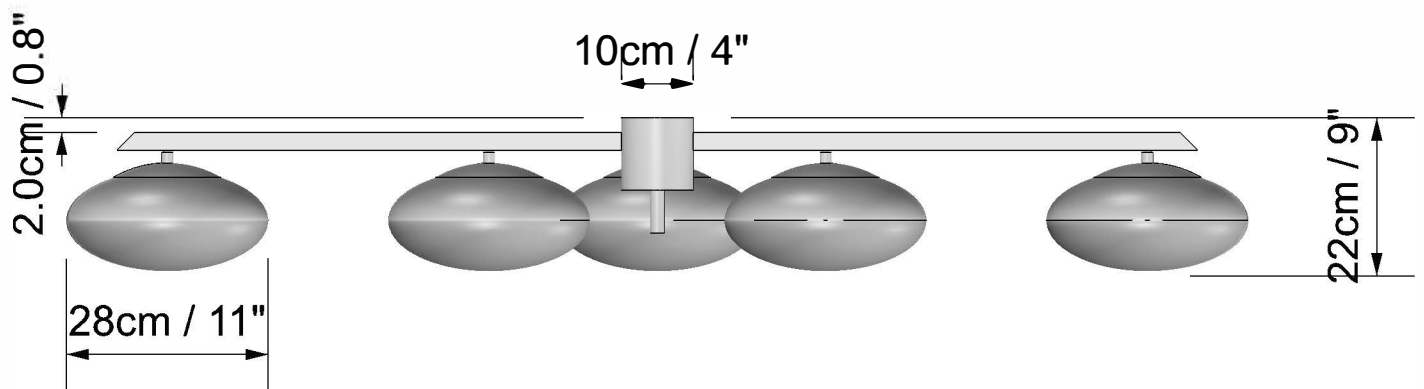

Central Base with
4 x 5mm / 3/16"
fixation holes and
2 x 22mm / 0.9"
holes
for electric cables

Sockets E26 or E27
Voltage 110V or 220V
Bulb 40W (100W max.)

STELLA FAN

CASA
DESIGN
GROUP

living
outdoor
contract